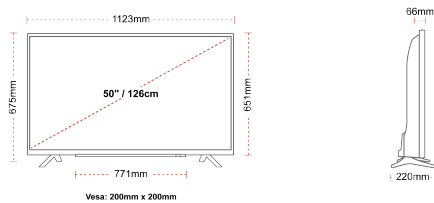

## SIZE

## DISPLAY

Screen Size (inch / cm)	50" / 126cm
Panel Type	DLED
Resolution	Ultra HD (3840 x 2160)
Brightness	320

## MECHANICAL

Boxed dimensions (mm)	1215 x 154 x 780
Dimensions with stand (mm)	1123 x 220 x 675
Dimensions without Stand (mm)	1123 x 66 x 651
Gross Weight (kg)	16
Net Weight (kg)	12
VESA (Wall mount) WxH	200mm x 200mm
Screw Size	M6