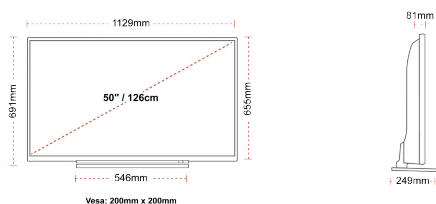

- ⌵ Android TV
- ⌵ Google Assistant
- ⌵ Chromecast Built in
- ⌵ 4K UHD HDR
- ⌵ Dolby Vision HDR
- ⌵ Google Play Store

CONNECTIONS

SIZE

DISPLAY

Screen Size (inch / cm)	50" / 126cm
Panel Type	DLED
Resolution	Ultra HD (3840 x 2160)
Brightness	350

MECHANICAL

Boxed dimensions (mm)	1215 x 154 x 780
Dimensions with stand (mm)	1129 x 249 x 691
Dimensions without Stand (mm)	1129 x 81 x 655
Gross Weight (kg)	17
Net Weight (kg)	13
VESA (Wall mount) WxH	200mm x 200mm
Screw Size	M6