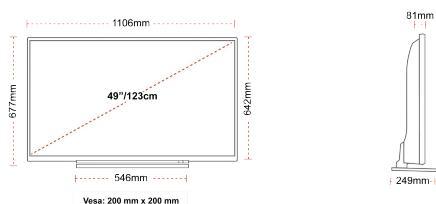

CONNECTIONS

SIZE

DISPLAY

Screen Size (inch / cm)	49" / 123cm
Panel Type	Direct Back Light (DLED)
Resolution	Ultra HD (3840 x 2160)
Brightness	350

SOUND

Dolby Audio™	Yes
Audio Output Power (RMS)	2x10W
Speaker Type	Down Firing
Internal Subwoofer	No
Sound Modes	Smart, Movie, Music, News
DTS	Yes
Equalizer	5 band
Onkyo	Sound by Onkyo

MECHANICAL

Boxed dimensions (mm)	1195 x 154 x 765
Dimensions with stand (mm)	1106 x 249 x 673
Dimensions without Stand (mm)	1106 x 81 x 641
Gross Weight (kg)	17
Net Weight (kg)	12
VESA (Wall mount) WxH	200mm x 200mm
Screw Size	M6