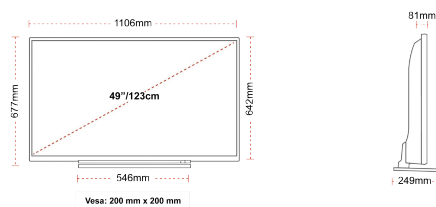

G

69kWh/1000

G

HDR
 100kWh/1000

HIGHLIGHTS

- ⌵ 4K HDR UHD
- ⌵ TRU Picture Engine
- ⌵ 3x HDMI, 2x USB
- ⌵ Dolby Vision HDR
- ⌵ HDR10 & HLG
- ⌵ Internal WLAN

CONNECTIONS

SIZE

DISPLAY

Screen Size (inch / cm)	49" / 123cm
Panel Type	DLED
Resolution	Ultra HD (3840 x 2160)
Brightness	350

SOUND

Dolby Audio™	Yes
Audio Output Power (RMS)	2x10W
Speaker Type	Down Firing
Internal Subwoofer	No
Sound Modes	Music, Movie, Speech, Classic, Flat, User
DTS	DTS HD + DTS TruSurround
Equalizer	5 band
Onkyo	No

MECHANICAL

Boxed dimensions (mm)	1195 x 154 x 765
Dimensions with stand (mm)	1106 x 249 x 673
Dimensions without Stand (mm)	1106 x 81 x 641
Gross Weight (kg)	17
Net Weight (kg)	12
VESA (Wall mount) WxH	200mm x 200mm
Screw Size	M6