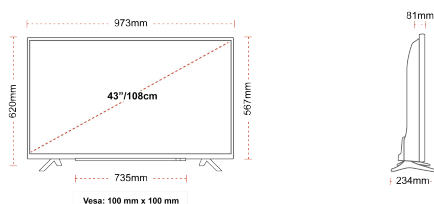

CONNECTIONS

SIZE

DISPLAY

Screen Size (inch / cm)	43" / 108cm
Panel Type	DLED
Resolution	Ultra HD (3840 x 2160)
Brightness	350

SOUND

Dolby Audio™	Yes
Audio Output Power (RMS)	2x10W
Speaker Type	Down Firing
Internal Subwoofer	No
Sound Modes	Music, Movie, Speech, Classic, Flat, User
DTS	Yes
Equalizer	5 band
Onkyo	Sound by Onkyo

MECHANICAL

Boxed dimensions (mm)	1085 x 154 x 710
Dimensions with stand (mm)	973 x 234 x 620
Dimensions without Stand (mm)	973 x 81 x 567
Gross Weight (kg)	11,0
Net Weight (kg)	7,5
VESA (Wall mount) WxH	100mm x 100mm
Screw Size	M4