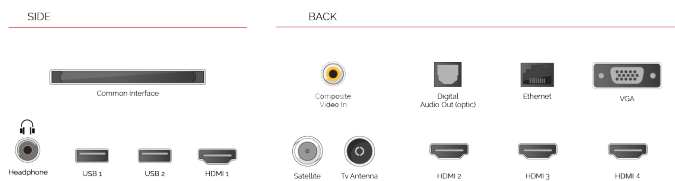

Discover the Netflix® button on your remote control to jump from one adventure to another.

G

54kWh/1000

G

HDR
 88kWh/1000

HIGHLIGHTS

- ⌕ 4K HDR UHD
- ⌕ TRU Picture Engine
- ⌕ 4x HDMI, 2x USB
- ⌕ Dolby Vision HDR
- ⌕ Sound by Onkyo
- ⌕ Internal WLAN & Bluetooth

CONNECTIONS

SIZE

DISPLAY

Screen Size (inch / cm)	43" / 108cm
Panel Type	DLED
Resolution	Ultra HD (3840 x 2160)
Brightness	350

SOUND

Dolby Audio™	Yes
Audio Output Power (RMS)	2x10W
Speaker Type	Down Firing
Internal Subwoofer	No
Sound Modes	Music, Movie, Speech, Classic, Flat, User
DTS	Yes
Equalizer	5 band
Onkyo	Sound by Onkyo