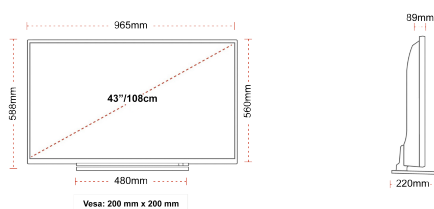

HIGHLIGHTS

- ⌵ Ultra HD (4K)
- ⌵ 3x HDMI™, 2x USB
- ⌵ Dolby Vision™ HDR
- ⌵ HDR10 (High Dynamic Range)
- ⌵ HLG (Hybrid Log Gamma)
- ⌵ Sound by Onkyo

CONNECTIONS

SIZE

DISPLAY

Screen Size (inch / cm)	43" / 109cm
Panel Type	D-LED
Resolution	UHD (3840 x 2160)
Brightness	350