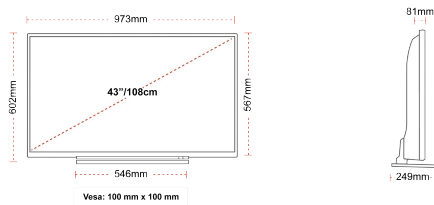

E
42kWh/1000

E
HDR
42kWh/1000

HIGHLIGHTS

- ⊗ Android TV
- ⊗ Google Assistant
- ⊗ Chromecast Built in
- ⊗ Google Play Store
- ⊗ 3x HDMI, 2x USB
- ⊗ Internal WLAN & Bluetooth

CONNECTIONS

SIZE

DISPLAY

Screen Size (inch / cm)	43" / 108cm
Panel Type	Direct Back Light (DLED)
Resolution	FHD (1920 x 1080)
Brightness	300

MECHANICAL

Boxed dimensions (mm)	1085 x 154 x 710
Dimensions with stand (mm)	973 x 249 x 599
Dimensions without Stand (mm)	973 x 81 x 567
Gross Weight (kg)	14
Net Weight (kg)	10
VESA (Wall mount) WxH	100mm x 100mm
Screw Size	M4