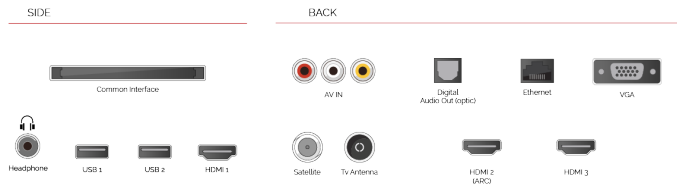

Experience the kind of audio that you would normally expect to hear in a movie theatre. Enjoy authentic-sounding dialogue and hear more of the on-screen action thanks to Dolby Audio™.

Discover the Netflix® button on your remote control to jump from one adventure to another.

E
42kWh/1000

E
HDR
42kWh/1000

HIGHLIGHTS

- ⊗ Android TV
- ⊗ Google Assistant
- ⊗ Chromecast Built in
- ⊗ Google Play Store
- ⊗ 3x HDMI, 2x USB
- ⊗ Internal WLAN & Bluetooth

CONNECTIONS

SIZE

DISPLAY

Screen Size (inch / cm)	43" / 108cm
Panel Type	Direct Back Light (DLED)
Resolution	FHD (1920 x 1080)
Brightness	300

VIDEO

Wide Color Gamut	No
HDR	No
Picture Modes	Dynamic, Game, Sports, Cinema, Natural, User
Dolby Vision HDR	No
TRU Flow	No
TRU Resolution	No
TRU Micro Dimming	No

TUNER / BROADCASTING

HEVC (H.265) Decoder	Yes
Tuner Type	HD DVB-T2/C/S2
UHD from Satellite	No
Dual Tuner	No
Electronic Program Guide (EPG)	Yes
Auto Search	Yes
Program Storage Capacity (Analog)	200
Program Storage Capacity (Digital S/S2)	10000
Program Storage Capacity (Digital T/T2/C)	1000+1000