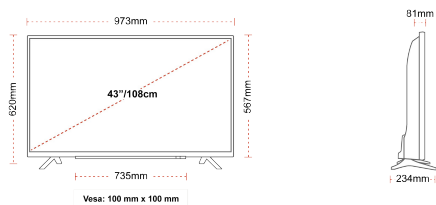

DISPLAY

Screen Size (inch / cm)	43" / 108cm
Panel Type	Direct Back Light (DLED)
Resolution	FHD (1920 x 1080)
Brightness	300

SOUND

Dolby Audio™	Yes
Audio Output Power (RMS)	2x8W
Speaker Type	Down Firing
Internal Subwoofer	No
Sound Modes	Music, Movie, Speech, Classic, Flat, User
DTS	No
Equalizer	5 band
Onkyo	No

ACCESSORIES

Remote Control	Yes
Remote Control Battery	Yes
Quick Start Guide	Yes
Small Remote Control	No

VIDEO

Wide Color Gamut	No
HDR	Yes
Picture Modes	Dynamic, Game, Sports, Cinema, Natural, User
Dolby Vision HDR	No
TRU Flow	No
TRU Resolution	No
TRU Micro Dimming	No

TUNER / BROADCASTING

HEVC (H.265) Decoder	Yes
Tuner Type	HD DVB-T2/C/S2
UHD from Satellite	No
Dual Tuner	No
Electronic Program Guide (EPG)	Yes
Auto Search	Yes
Program Storage Capacity (Analog)	200
Program Storage Capacity (Digital S/S2)	10000
Program Storage Capacity (Digital T/T2/C)	1000+1000

CONNECTIONS

CI+	Yes
HDMI™	3 HDMI
USB	2 USB
Component (YPbPr) in	via VGA
Composite Video/Audio in	Yes
Scart	No
Ethernet	Yes
Headphone Out	Yes
Antenna Input	Yes
VGA (PC in - D-Sub15)	Yes

SMART TV FEATURES

HBBTV ver 2.0.2	Yes
Smart Portal	Android TV
Toshiba TV Smart Center	No
Web Browser	No
Netflix	Yes
YouTube™	Yes
Freeview Play	Internal
Bluetooth	Yes
Screen Mirroring	Chromecast
Prime Video	Yes
Google Assistant	Google Assistant
Amazon Alexa	No

MECHANICAL

Boxed dimensions (mm)	1085 x 154 x 710
Dimensions with stand (mm)	973 x 234 x 620
Dimensions without Stand (mm)	973 x 81 x 567
Gross Weight (kg)	11
Net Weight (kg)	8
VESA (Wall mount) WxH	100mm x 100mm
Screw Size	M4

POWER / ENERGY

Stand-By Energy Consumption (Average)	<0.5W
Working Voltage - Frequency	220-240V AC
12V TV (Mobile TV)	No