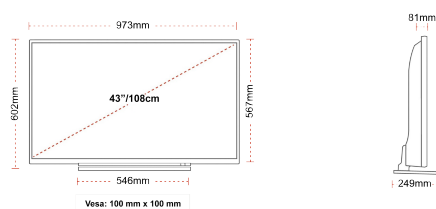

CONNECTIONS

SIZE

DISPLAY

Screen Size (inch / cm)	43" / 108cm
Panel Type	Direct Back Light (DLED)
Resolution	FHD (1920 x 1080)
Brightness	300

SOUND

Dolby Audio™	Yes
Audio Output Power (RMS)	2x8W
Speaker Type	Down Firing
Internal Subwoofer	No
DTS	No
Equalizer	5 band
Onkyo	No

MECHANICAL

Boxed dimensions (mm)	1085 x 154 x 710
Dimensions with stand (mm)	973 x 249 x 602
Dimensions without Stand (mm)	973 x 81 x 567
Gross Weight (kg)	13,5
Net Weight (kg)	9,5
VESA (Wall mount) WxH	100mm x 100mm
Screw Size	M4