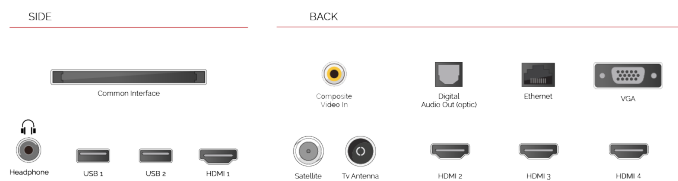

SIZE

DISPLAY

Screen Size (inch / cm)	43" / 108cm
Panel Type	DLED
Resolution	Ultra HD (3840 x 2160)
Brightness	320

SOUND

Dolby Audio™	Yes
Audio Output Power (RMS)	2x10W
Speaker Type	Down Firing
Internal Subwoofer	No
Sound Modes	Music, Movie, Speech, Classic, Flat, User
DTS	Yes
Equalizer	5 band
Onkyo	Sound by Onkyo