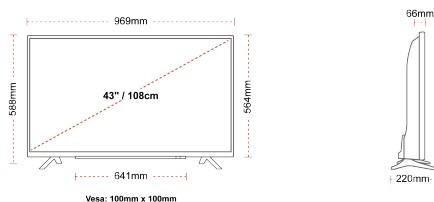

SIZE

DISPLAY

Screen Size (inch / cm)	43" / 108cm
Panel Type	DLED
Resolution	Ultra HD (3840 x 2160)
Brightness	320

SOUND

Dolby Audio™	Yes
Audio Output Power (RMS)	2x10W
Speaker Type	Down Firing
Internal Subwoofer	No
Sound Modes	Music, Movie, Speech, Classic, Flat, User
DTS	Yes
Equalizer	5 band
Onkyo	Sound by Onkyo

MECHANICAL

Boxed dimensions (mm)	1085 x 154 x 710
Dimensions with stand (mm)	969 x 220 x 588
Dimensions without Stand (mm)	969 x 66 x 564
Gross Weight (kg)	11,0
Net Weight (kg)	8,0
VESA (Wall mount) WxH	100mm x 100mm
Screw Size	M4