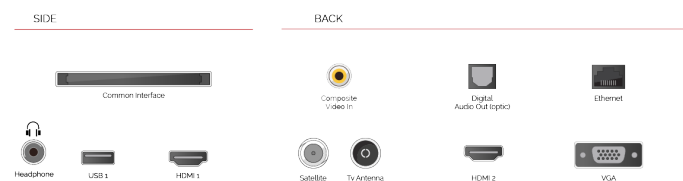

G

54kWh/1000

G

HDR
 88kWh/1000

HIGHLIGHTS

- ⌕ 4K HDR UHD
- ⌕ TRU Picture Engine
- ⌕ Dolby Vision HDR
- ⌕ HDR10 & HLG
- ⌕ Internal WLAN
- ⌕ 2x HDMI, 1x USB

CONNECTIONS

SIZE

DISPLAY

Screen Size (inch / cm)	43" / 108cm
Panel Type	DLED
Resolution	Ultra HD (3840 x 2160)
Brightness	350

SOUND

Dolby Audio™	Yes
Audio Output Power (RMS)	2x10W
Speaker Type	Down Firing
Internal Subwoofer	No
Sound Modes	Music, Movie, Speech, Classic, Flat, User
DTS	DTS HD + DTS TruSurround
Equalizer	5 Band
Onkyo	No