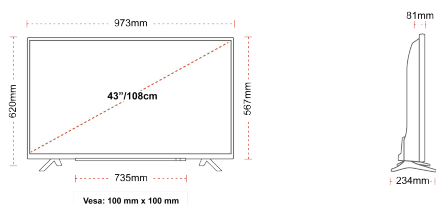

G

54kWh/1000

G

HDR
 88kWh/1000

HIGHLIGHTS

- ⌕ 4K HDR UHD
- ⌕ TRU Picture Engine
- ⌕ Dolby Vision HDR
- ⌕ HDR10 & HLG
- ⌕ Internal WLAN
- ⌕ 2x HDMI, 1x USB

CONNECTIONS

SIZE

DISPLAY

Screen Size (inch / cm)	43" / 108cm
Panel Type	DLED
Resolution	Ultra HD (3840 x 2160)
Brightness	350

SOUND

Dolby Audio™	Yes
Audio Output Power (RMS)	2x10W
Speaker Type	Down Firing
Internal Subwoofer	No
Sound Modes	Music, Movie, Speech, Classic, Flat, User
DTS	DTS HD + DTS TruSurround
Equalizer	5 Band
Onkyo	No

MECHANICAL

Boxed dimensions (mm)	1085 x 154 x 710
Dimensions with stand (mm)	973 x 234 x 620
Dimensions without Stand (mm)	973 x 81 x 567
Gross Weight (kg)	11
Net Weight (kg)	7,5
VESA (Wall mount) WxH	100mm x 100mm
Screw Size	M4