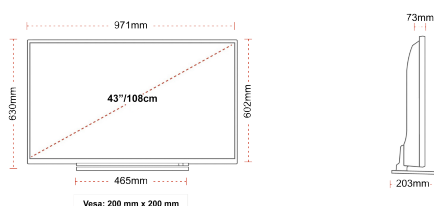

## SIZE

## DISPLAY

Screen Size (inch / cm)	43" / 109cm
Panel Type	D-LED
Resolution	UHD (3840 x 2160)
Brightness	350

## MECHANICAL

Boxed dimensions (mm)	1085 x 154 x 750
Dimensions with stand (mm)	203 x 971 x 630
Dimensions without Stand (mm)	73 x 971 x 602
Gross Weight (kg)	15,5
Net Weight (kg)	11,5
VESA (Wall mount) WxH	200 x 200