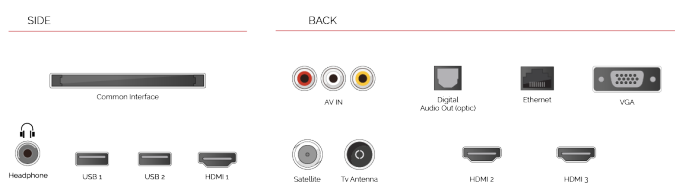

SECURE SMART TV

Proving how seriously we take your right to privacy, we have become the first TV brand to be certified and approved as secure by the Bavarian State Government.

HIGHLIGHTS

- ① Full HD (High Definition)
- ① 3x HDMI™, 2x USB
- ① Toshiba Smart Portal
- ① Internal WLAN & Bluetooth®
- ① USB Recording
- ① Eco Friendly Mode

CONNECTIONS

SIZE

DISPLAY

Screen Size (inch / cm)	39" / 99cm
Panel Type	D-LED
Resolution	FHD (1920 x 1080)
Brightness	300

SOUND

Dolby Audio™	Yes
Audio Output Power (RMS)	2x8W
Speaker Type	Downfiring Speaker
Internal Subwoofer	No
Sound Modes	Music, Movie, Speech, Classic, Flat, User
DTS	DTSTM HD + DSTM TruSurround
Equalizer	5 Band