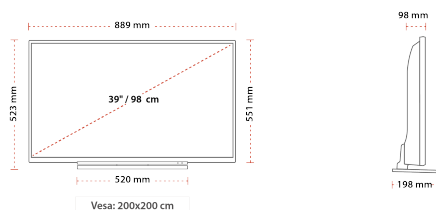

CONNECTIONS

SIZE

DISPLAY

Screen Size (inch / cm)	39" / 99cm
Panel Type	D-LED
Resolution	FHD (1920 x 1080)
Brightness	300

SOUND

Dolby Audio™	Yes
Audio Output Power (RMS)	2x8W
Speaker Type	Downfiring Speaker
Internal Subwoofer	No
Sound Modes	Music, Movie, Speech, Classic, Flat, User
DTS	DTSTM HD + DSTM TruSurround
Equalizer	5 Band