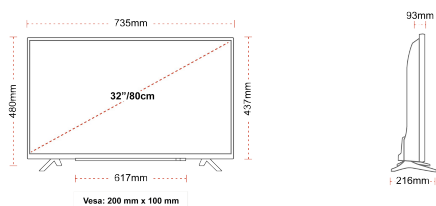

CONNECTIONS

SIZE

DISPLAY

Screen Size (inch / cm)	32" / 80cm
Panel Type	DLED
Resolution	Full HD (1920 x 1080)
Brightness	250

SOUND

Dolby Audio™	Yes
Audio Output Power (RMS)	2x6W
Speaker Type	Down Firing
Internal Subwoofer	No
Sound Modes	Music, Movie, Speech, Classic, Flat, User
DTS	DTS HD + DTS TruSurround
Equalizer	5 Band
Onkyo	No

MECHANICAL

Boxed dimensions (mm)	795 x 154 x 555
Dimensions with stand (mm)	735 x 216 x 480
Dimensions without Stand (mm)	735 x 93 x 437
Gross Weight (kg)	8
Net Weight (kg)	5,5
VESA (Wall mount) WxH	200mm x 100mm