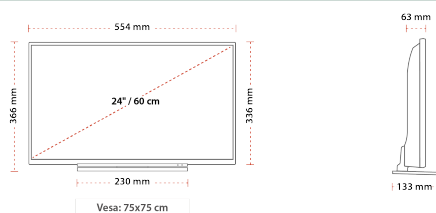

## SIZE

## MECHANICAL

Boxed dimensions (mm)	700 x 110 x 418
Dimensions with stand (mm)	133 x 554 x 366
Dimensions without Stand (mm)	63 x 554 x 336
VESA (Wall mount) WxH	75 x 75