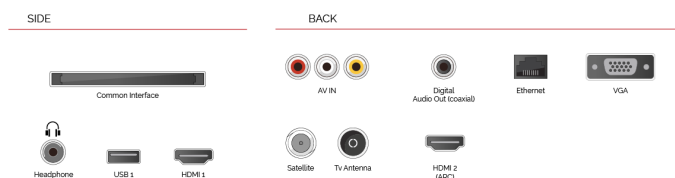

## HIGHLIGHTS

- ⊗ Full HD (High Definition)
- ⊗ 2x HDMI™, 1x USB
- ⊗ Toshiba Smart Portal
- ⊗ Internal WLAN & Bluetooth®
- ⊗ USB Recording
- ⊗ Eco Friendly Mode

## CONNECTIONS