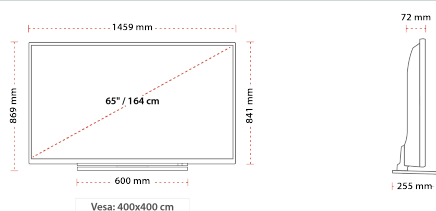

## SIZE

## DISPLAY

Screen Size (inch / cm)	65" / 165cm
Panel Type	D-LED
Resolution	UHD (3840 x 2160)