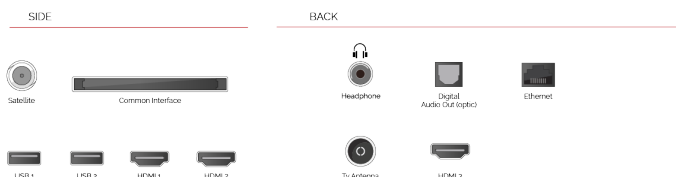

CONNECTIONS

SIZE

DISPLAY

| | |
|-------------------------|--------------------------|
| Screen Size (inch / cm) | 55" / 139cm |
| Panel Type | Direct Back Light (DLED) |
| Resolution | Ultra HD (3840 x 2160) |
| Brightness | 350 |