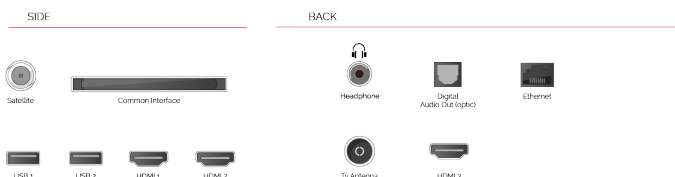

CONNECTIONS

SIZE

DISPLAY

Screen Size (inch / cm)	55" / 139cm
Panel Type	Direct Back Light (DLED)
Resolution	Ultra HD (3840 x 2160)
Brightness	350

SOUND

Dolby Audio™	Yes
Audio Output Power (RMS)	2x12W
Speaker Type	Down Firing
Internal Subwoofer	Yes
Sound Modes	Smart, Movie, Music, News
DTS	Yes
Equalizer	5 band
Onkyo	Yes