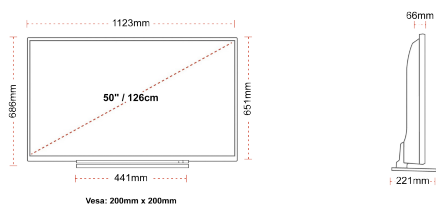

SIZE

DISPLAY

| | |
|-------------------------|------------------------|
| Screen Size (inch / cm) | 50" / 126cm |
| Panel Type | DLED |
| Resolution | Ultra HD (3840 x 2160) |
| Brightness | 320 |

SOUND

| | |
|--------------------------|---|
| Dolby Audio™ | Yes |
| Audio Output Power (RMS) | 2x10W |
| Speaker Type | Down Firing |
| Internal Subwoofer | No |
| Sound Modes | Music, Movie, Speech, Classic, Flat, User |
| DTS | Yes |
| Equalizer | 5 band |
| Onkyo | Sound by Onkyo |

MECHANICAL

| | |
|-------------------------------|------------------|
| Boxed dimensions (mm) | 1215 x 154 x 780 |
| Dimensions with stand (mm) | 1123 x 221 x 686 |
| Dimensions without Stand (mm) | 1123 x 66 x 651 |
| Gross Weight (kg) | 18,5 |
| Net Weight (kg) | 14,5 |
| VESA (Wall mount) WxH | 200mm x 200mm |
| Screw Size | M6 |