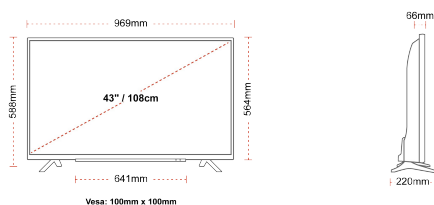

SIZE

DISPLAY

Screen Size (inch / cm)	43" / 108cm
Panel Type	Direct Back Light (DLED)
Resolution	Ultra HD (3840 x 2160)
Brightness	350

SOUND

Dolby Audio™	Yes
Audio Output Power (RMS)	2x10W
Speaker Type	Down Firing
Internal Subwoofer	Yes
Sound Modes	Smart, Movie, Music, News
DTS	Yes
Equalizer	5 band
Onkyo	Sound by Onkyo

MECHANICAL

Boxed dimensions (mm)	1085 x 154 x 710
Dimensions with stand (mm)	969 x 220 x 588
Dimensions without Stand (mm)	969 x 66 x 564
Gross Weight (kg)	11
Net Weight (kg)	8
VESA (Wall mount) WxH	100mm x 100mm
Screw Size	M4