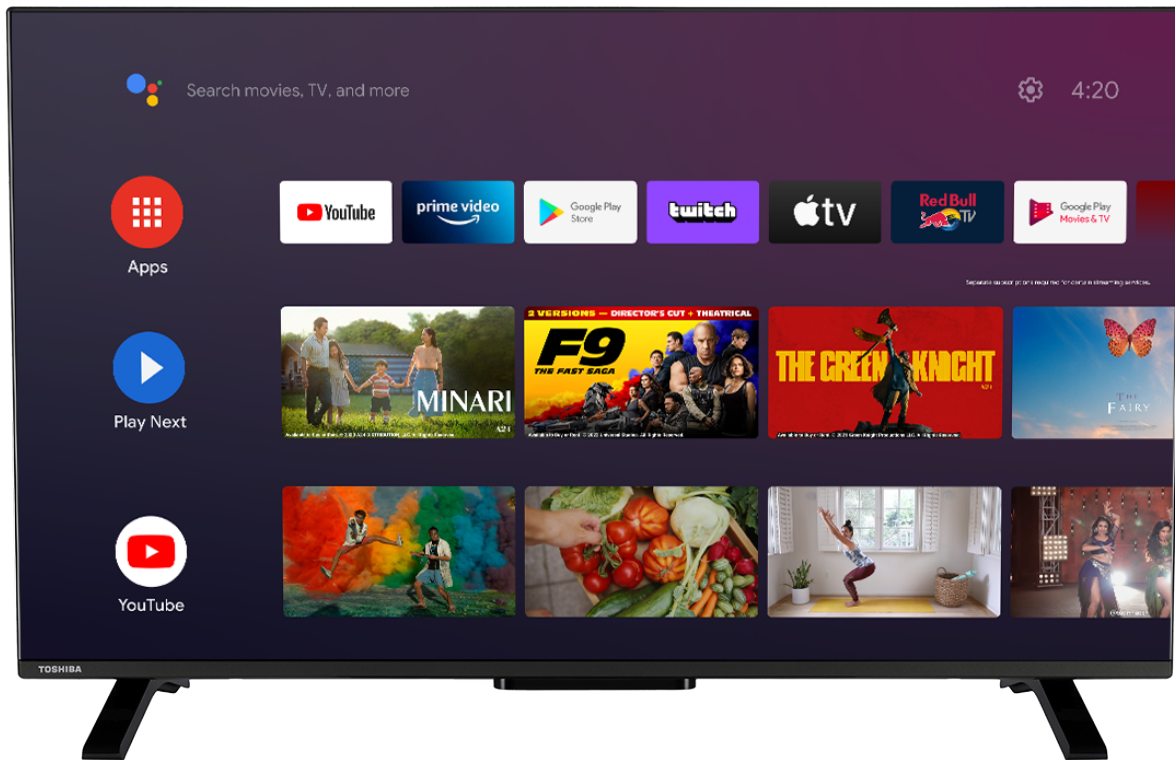

TOSHIBA

WA/LA2E Series

43LA2E63DG

EAN: 4024862132224

1080p FULL HD

**HDR 10
HYBRID
LOG GAMMA**

androidtv  **Ok Google**

 **Chromecast
built-in**

 **Google Play
Movies & TV**

 **Google Play**

NETFLIX

prime video

1080p FULL HD

Discover picture perfect on-screen imagery with a Toshiba Full HD TV. With a 1080p screen resolution, you can enjoy pinpoint sharp clarity as well as incredible image detail and vibrancy of colour.

 **Google Play**

Google Play is your entertainment unbound. It brings together all of the entertainment you love and helps you explore it in new ways, anytime, anywhere.

 **T R U
RESOLUTION**

Automatically up-scales non 4K content so you can experience your favourite movies and TV shows in the highest resolution.