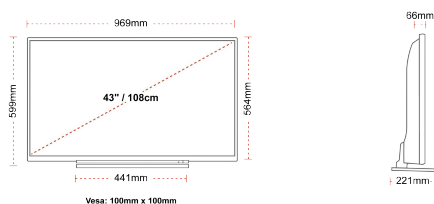

**DISPLAY**

Screen Size (inch / cm)	43" / 108cm
Panel Type	DLED
Resolution	Ultra HD (3840 x 2160)
Brightness	320

**SOUND**

Dolby Audio™	Yes
Audio Output Power (RMS)	2x10W
Speaker Type	Down Firing
Internal Subwoofer	No
Sound Modes	Music, Movie, Speech, Classic, Flat, User
DTS	Yes
Equalizer	5 band
Onkyo	Sound by Onkyo

**MECHANICAL**

Boxed dimensions (mm)	1085 x 154 x 710
Dimensions with stand (mm)	969 x 221 x 599
Dimensions without Stand (mm)	969 x 66 x 564
Gross Weight (kg)	15,0
Net Weight (kg)	11,0
VESA (Wall mount) WxH	100mm x 100mm
Screw Size	M4