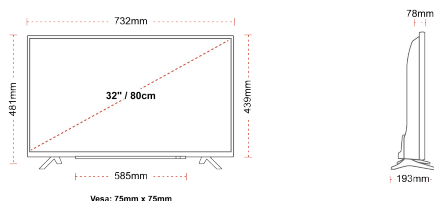

F

32kWh/1000

HIGHLIGHTS

- ⊞ HD Ready
- ⊞ 3 HDMI
- ⊞ 2 USB
- ⊞ Eco Friendly Mode
- ⊞ USB Recording

CONNECTIONS

SIZE

DISPLAY

Screen Size (inch / cm)	32" / 80cm
Panel Type	Direct Back Light (DLED)
Resolution	HD Ready (1366 x 768)
Brightness	250

MECHANICAL

Boxed dimensions (mm)	795 X 128 X 530
Dimensions with stand (mm)	732 x 193 x 481
Dimensions without Stand (mm)	732 x 78 x 439
Gross Weight (kg)	7
Net Weight (kg)	4,7
VESA (Wall mount) WxH	75mm x 75mm
Screw Size	M4