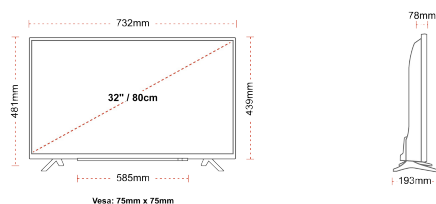

CONNECTIONS

SIZE

DISPLAY

Screen Size (inch / cm)	32" / 80cm
Panel Type	DLED
Resolution	HD Ready (1366 x 768)
Brightness	250

SOUND

Dolby Audio™	Yes
Audio Output Power (RMS)	2x6W
Speaker Type	Down Firing
Internal Subwoofer	No
Sound Modes	Music, Movie, Speech, Classic, Flat, User
DTS	No
Equalizer	5 band
Onkyo	No

MECHANICAL

Boxed dimensions (mm)	795 x 128 x 530
Dimensions with stand (mm)	732 x 193 x 481
Dimensions without Stand (mm)	732 x 78 x 439
Gross Weight (kg)	7,0
Net Weight (kg)	4,7
VESA (Wall mount) WxH	75mm x 75mm
Screw Size	M4