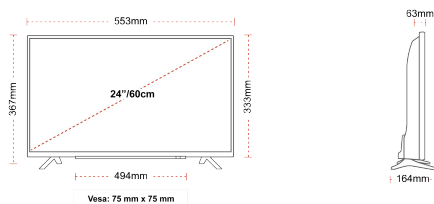

CONNECTIONS

SIZE

DISPLAY

Screen Size (inch / cm)	24" / 60cm
Panel Type	DLED
Resolution	HD Ready (1366 x 768)
Brightness	220

SOUND

Dolby Audio™	Yes
Audio Output Power (RMS)	2x2.5W
Speaker Type	Down Firing
Internal Subwoofer	No
Sound Modes	Music, Movie, Speech, Classic, Flat, User
DTS	DTS HD + DTS TruSurround
Equalizer	5 Band
Onkyo	No

Toshiba TV Smart Center	No
-------------------------	----

MECHANICAL

Boxed dimensions (mm)	625 x 110 x 460
Dimensions with stand (mm)	553 x 164 x 367
Dimensions without Stand (mm)	553 x 63 x 333
Gross Weight (kg)	5,5
Net Weight (kg)	3,4
VESA (Wall mount) WxH	75mm x 75mm
Screw Size	M4