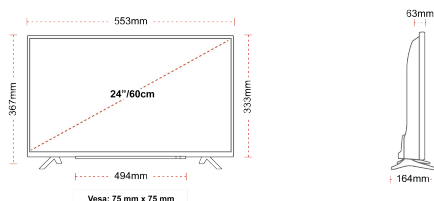

### SIZE

## DISPLAY

Screen Size (inch / cm)	24" / 60cm
Panel Type	DLED
Resolution	HD Ready (1366 x 768)
Brightness	220

## MECHANICAL

Boxed dimensions (mm)	625 x 110 x 460
Dimensions with stand (mm)	553 x 164 x 367
Dimensions without Stand (mm)	553 x 63 x 333
Gross Weight (kg)	5,5
Net Weight (kg)	3,4
VESA (Wall mount) WxH	75mm x 75mm
Screw Size	M4