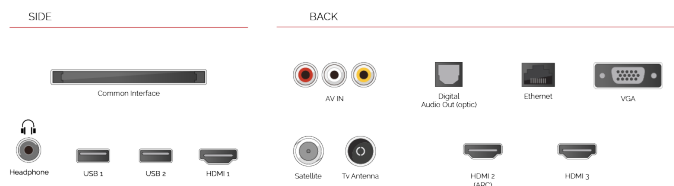

VERBINDING

GROOTTE