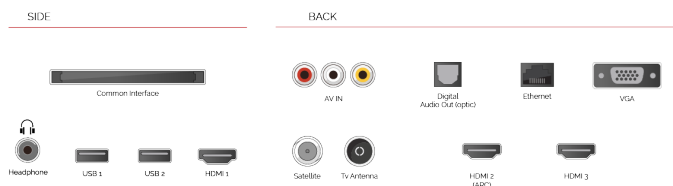

VERBINDING

GROOTTE