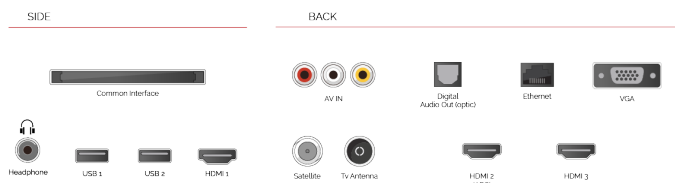

VERBINDING

GROOTTE