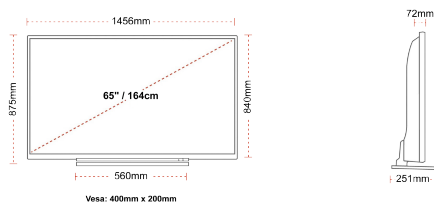

## SIZE

## DISPLAY

Screen Size (inch / cm)	65" / 164cm
Panel Type	Direct Back Light (DLED)
Resolution	Ultra HD (3840 x 2160)
Brightness	350

## MECHANICAL

Boxed dimensions (mm)	1620 x 165 x 1010
Dimensions with stand (mm)	1456 x 251 x 875
Dimensions without Stand (mm)	1456 x 72 x 840
Gross Weight (kg)	0
Net Weight (kg)	0
VESA (Wall mount) WxH	400mm x 200mm
Screw Size	M6