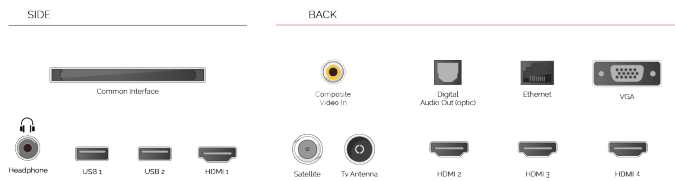

CONNECTIONS

SIZE

DISPLAY

Screen Size (inch / cm)	65" / 164cm
Panel Type	Direct Back Light (DLED)
Resolution	Ultra HD (3840 x 2160)
Brightness	350

SOUND

Dolby Audio™	Yes
Audio Output Power (RMS)	2x12W
Speaker Type	Down Firing
Internal Subwoofer	Yes
Sound Modes	Music, Movie, Speech, Classic, Flat, User
DTS	Yes
Equalizer	5 band
Onkyo	Sound by Onkyo