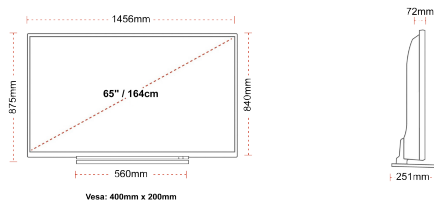

CONNECTIONS

SIZE

DISPLAY

Screen Size (inch / cm)	65" / 164cm
Panel Type	Direct Back Light (DLED)
Resolution	Ultra HD (3840 x 2160)
Brightness	350

SOUND

Dolby Audio™	Yes
Audio Output Power (RMS)	2x12W
Speaker Type	Down Firing
Internal Subwoofer	Yes
Sound Modes	Music, Movie, Speech, Classic, Flat, User
DTS	Yes
Equalizer	5 band
Onkyo	Sound by Onkyo

MECHANICAL

Boxed dimensions (mm)	1620 x 165 x 1010
Dimensions with stand (mm)	1456 x 251 x 875
Dimensions without Stand (mm)	1456 x 72 x 840
Gross Weight (kg)	0
Net Weight (kg)	0
VESA (Wall mount) WxH	400mm x 200mm
Screw Size	M6