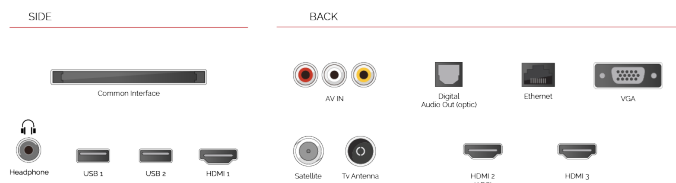

G

109kWh/1000

G

HDR
 149kWh/1000

HIGHLIGHTS

- ⌵ 4K HDR UHD
- ⌵ TRU Picture Engine
- ⌵ 3x HDMI, 2x USB
- ⌵ Dolby Vision HDR
- ⌵ HDR10 & HLG
- ⌵ Internal WLAN

CONNECTIONS

SIZE

DISPLAY

Screen Size (inch / cm)	65" / 164cm
Panel Type	DLED
Resolution	Ultra HD (3840 x 2160)
Brightness	350

SOUND

Dolby Audio™	Yes
Audio Output Power (RMS)	2x12W
Speaker Type	Down Firing
Internal Subwoofer	Yes
Sound Modes	Music, Movie, Speech, Classic, Flat, User
DTS	DTS HD + DTS TruSurround
Equalizer	5 band
Onkyo	No