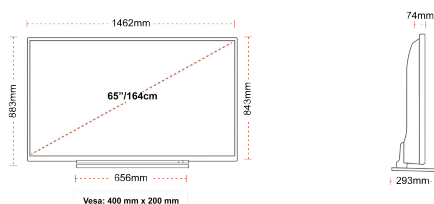

G

109kWh/1000

G

HDR
 149kWh/1000

HIGHLIGHTS

- ⌕ 4K HDR UHD
- ⌕ TRU Picture Engine
- ⌕ 3x HDMI, 2x USB
- ⌕ Dolby Vision HDR
- ⌕ HDR10 & HLG
- ⌕ Internal WLAN

CONNECTIONS

SIZE

DISPLAY

Screen Size (inch / cm)	65" / 164cm
Panel Type	DLED
Resolution	Ultra HD (3840 x 2160)
Brightness	350

SOUND

Dolby Audio™	Yes
Audio Output Power (RMS)	2x12W
Speaker Type	Down Firing
Internal Subwoofer	Yes
Sound Modes	Music, Movie, Speech, Classic, Flat, User
DTS	DTS HD + DTS TruSurround
Equalizer	5 band
Onkyo	No

MECHANICAL

Boxed dimensions (mm)	1620 x 165 x 995
Dimensions with stand (mm)	1462 x 293 x 883
Dimensions without Stand (mm)	1462 x 74 x 843
Gross Weight (kg)	31
Net Weight (kg)	24
VESA (Wall mount) WxH	400mm x 200mm
Screw Size	M6