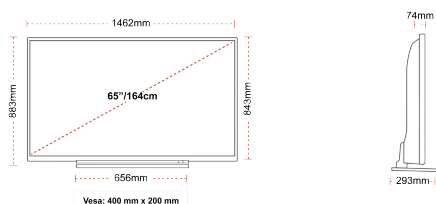

G

109kWh/1000

G

HDR
 149kWh/1000

HIGHLIGHTS

- ⌵ 4K HDR UHD
- ⌵ TRU Picture Engine
- ⌵ 3x HDMI, 2x USB
- ⌵ Dolby Vision HDR
- ⌵ HDR10 & HLG
- ⌵ Internal WLAN

CONNECTIONS

SIZE

DISPLAY

Screen Size (inch / cm)	65" / 164cm
Panel Type	DLED
Resolution	Ultra HD (3840 x 2160)
Brightness	350

SOUND

Dolby Audio™	Yes
Audio Output Power (RMS)	2x12W
Speaker Type	Down Firing
Internal Subwoofer	Yes
Sound Modes	Music, Movie, Speech, Classic, Flat, User
DTS	DTS HD + DTS TruSurround
Equalizer	5 band
Onkyo	No

MECHANICAL

Boxed dimensions (mm)	1620 x 165 x 995
Dimensions with stand (mm)	1462 x 293 x 883
Dimensions without Stand (mm)	1462 x 74 x 843
Gross Weight (kg)	31
Net Weight (kg)	24
VESA (Wall mount) WxH	400mm x 200mm
Screw Size	M6