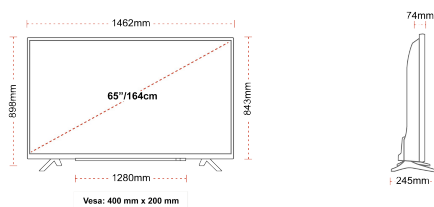

G

109kWh/1000

G

HDR
 149kWh/1000

HIGHLIGHTS

- ⌕ 4K HDR UHD
- ⌕ TRU Picture Engine
- ⌕ 3x HDMI, 2x USB
- ⌕ Dolby Vision HDR
- ⌕ HDR10 & HLG
- ⌕ Internal WLAN

CONNECTIONS

SIZE

DISPLAY

Screen Size (inch / cm)	65" / 164cm
Panel Type	DLED
Resolution	Ultra HD (3840 x 2160)
Brightness	350

SOUND

Dolby Audio™	Yes
Audio Output Power (RMS)	2x12W
Speaker Type	Down Firing
Internal Subwoofer	Yes
Sound Modes	Music, Movie, Speech, Classic, Flat, User
DTS	DTS HD + DTS TruSurround
Equalizer	5 band
Onkyo	No

MECHANICAL

Boxed dimensions (mm)	1620 x 165 x 1010
Dimensions with stand (mm)	1462 x 245 x 898
Dimensions without Stand (mm)	1462 x 74 x 843
Gross Weight (kg)	27,5
Net Weight (kg)	20,5
VESA (Wall mount) WxH	400mm x 200mm
Screw Size	M6