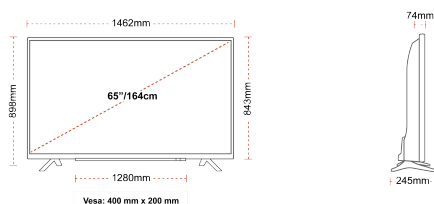

G

109kWh/1000

G

HDR
 149kWh/1000

HIGHLIGHTS

- ⌕ 4K HDR UHD
- ⌕ TRU Picture Engine
- ⌕ 3x HDMI, 2x USB
- ⌕ Dolby Vision HDR
- ⌕ HDR10 & HLG
- ⌕ Internal WLAN

CONNECTIONS

SIZE

DISPLAY

Screen Size (inch / cm)	65" / 164cm
Panel Type	DLED
Resolution	Ultra HD (3840 x 2160)
Brightness	350

SOUND

Dolby Audio™	Yes
Audio Output Power (RMS)	2x12W
Speaker Type	Down Firing
Internal Subwoofer	Yes
Sound Modes	Music, Movie, Speech, Classic, Flat, User
DTS	DTS HD + DTS TruSurround
Equalizer	5 band
Onkyo	No

MECHANICAL

Boxed dimensions (mm)	1620 x 165 x 1010
Dimensions with stand (mm)	1462 x 245 x 898
Dimensions without Stand (mm)	1462 x 74 x 843
Gross Weight (kg)	27,5
Net Weight (kg)	20,5
VESA (Wall mount) WxH	400mm x 200mm
Screw Size	M6