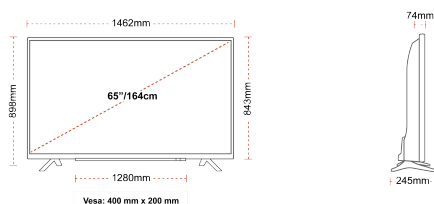

G

109kWh/1000

G

HDR
 149kWh/1000

HIGHLIGHTS

- ⌵ 4K HDR UHD
- ⌵ TRU Picture Engine
- ⌵ 3x HDMI, 2x USB
- ⌵ Dolby Vision HDR
- ⌵ HDR10 & HLG
- ⌵ Internal WLAN

CONNECTIONS

SIZE

DISPLAY

Screen Size (inch / cm)	65" / 164cm
Panel Type	DLED
Resolution	Ultra HD (3840 x 2160)
Brightness	350

SOUND

Dolby Audio™	Yes
Audio Output Power (RMS)	2x12W
Speaker Type	Down Firing
Internal Subwoofer	Yes
Sound Modes	Music, Movie, Speech, Classic, Flat, User
DTS	DTS HD + DTS TruSurround
Equalizer	5 band
Onkyo	No

MECHANICAL

Boxed dimensions (mm)	1620 x 165 x 1010
Dimensions with stand (mm)	1462 x 245 x 898
Dimensions without Stand (mm)	1462 x 74 x 843
Gross Weight (kg)	27,5
Net Weight (kg)	20,5
VESA (Wall mount) WxH	400mm x 200mm
Screw Size	M6