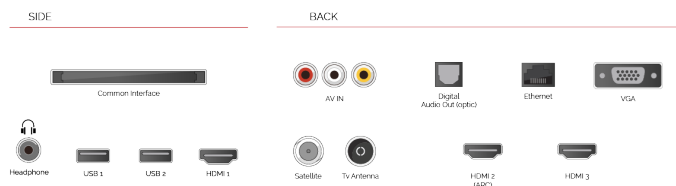

G

109kWh/1000

G

HDR
 149kWh/1000

HIGHLIGHTS

- ⌕ 4K HDR UHD
- ⌕ TRU Picture Engine
- ⌕ 3x HDMI, 2x USB
- ⌕ Dolby Vision HDR
- ⌕ HDR10 & HLG
- ⌕ Internal WLAN

CONNECTIONS

SIZE

DISPLAY

Screen Size (inch / cm)	65" / 164cm
Panel Type	DLED
Resolution	Ultra HD (3840 x 2160)
Brightness	350

SOUND

Dolby Audio™	Yes
Audio Output Power (RMS)	2x12W
Speaker Type	Down Firing
Internal Subwoofer	Yes
Sound Modes	Music, Movie, Speech, Classic, Flat, User
DTS	DTS HD + DTS TruSurround
Equalizer	5 band
Onkyo	No