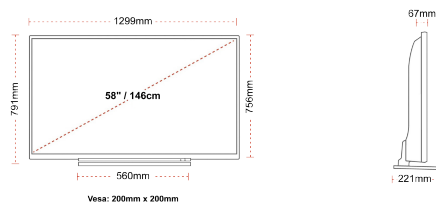

## SIZE

## DISPLAY

Screen Size (inch / cm)	58" / 146cm
Panel Type	Direct Back Light (DLED)
Resolution	Ultra HD (3840 x 2160)
Brightness	350

## MECHANICAL

Boxed dimensions (mm)	1430 x 154 x 899
Dimensions with stand (mm)	1299 x 221 x 791
Dimensions without Stand (mm)	1299 x 67 x 756
Gross Weight (kg)	26
Net Weight (kg)	20
VESA (Wall mount) WxH	200mm x 200mm
Screw Size	M6