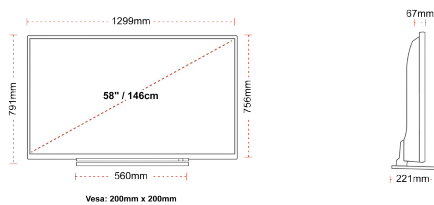

## SIZE

## DISPLAY

Screen Size (inch / cm)	58" / 146cm
Panel Type	Direct Back Light (DLED)
Resolution	Ultra HD (3840 x 2160)
Brightness	350

## MECHANICAL

Boxed dimensions (mm)	1430 x 154 x 899
Dimensions with stand (mm)	1299 x 221 x 791
Dimensions without Stand (mm)	1299 x 67 x 756
Gross Weight (kg)	26
Net Weight (kg)	20
VESA (Wall mount) WxH	200mm x 200mm
Screw Size	M6