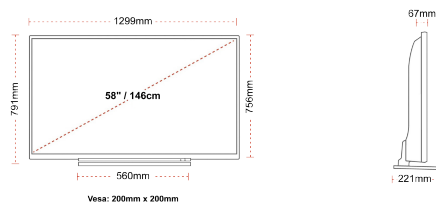

DISPLAY

Screen Size (inch / cm)	58" / 146cm
Panel Type	Direct Back Light (DLED)
Resolution	Ultra HD (3840 x 2160)
Brightness	350

SOUND

Dolby Audio™	Yes
Audio Output Power (RMS)	2x10W
Speaker Type	Down Firing
Internal Subwoofer	Yes
Sound Modes	Music, Movie, Speech, Classic, Flat, User
DTS	Yes
Equalizer	5 band
Onkyo	Sound by Onkyo

MECHANICAL

Boxed dimensions (mm)	1430 x 154 x 899
Dimensions with stand (mm)	1299 x 221 x 791
Dimensions without Stand (mm)	1299 x 67 x 756
Gross Weight (kg)	26
Net Weight (kg)	20
VESA (Wall mount) WxH	200mm x 200mm
Screw Size	M6