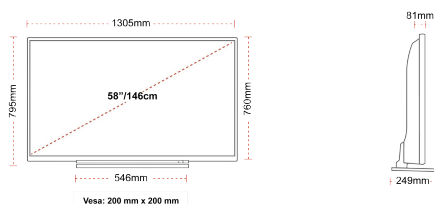

HIGHLIGHTS

- ⌕ 4K HDR UHD
- ⌕ TRU Picture Engine
- ⌕ 3x HDMI, 2x USB
- ⌕ Dolby Vision HDR
- ⌕ HDR10 & HLG
- ⌕ Internal WLAN

CONNECTIONS

SIZE

DISPLAY

Screen Size (inch / cm)	58" / 146cm
Panel Type	DLED
Resolution	Ultra HD (3840 x 2160)
Brightness	350

MECHANICAL

Boxed dimensions (mm)	1430 x 154 x 899
Dimensions with stand (mm)	1305 x 249 x 795
Dimensions without Stand (mm)	1305 x 81 x 760
Gross Weight (kg)	22
Net Weight (kg)	18
VESA (Wall mount) WxH	200mm x 200mm