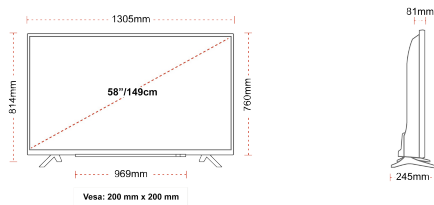

CONNECTIONS

SIZE

DISPLAY

Screen Size (inch / cm)	58" / 146cm
Panel Type	DLED
Resolution	Ultra HD (3840 x 2160)
Brightness	350

SOUND

Dolby Audio™	Yes
Audio Output Power (RMS)	2x10W
Speaker Type	Down Firing
Internal Subwoofer	No
Sound Modes	Music, Movie, Speech, Classic, Flat, User
DTS	Yes
Equalizer	5 band
Onkyo	Sound by Onkyo

MECHANICAL

Boxed dimensions (mm)	1430 x 154 x 899
Dimensions with stand (mm)	1305 x 245 x 814
Dimensions without Stand (mm)	1305 x 81 x 760
Gross Weight (kg)	20,0
Net Weight (kg)	15,5
VESA (Wall mount) WxH	200mm x 200mm
Screw Size	M6