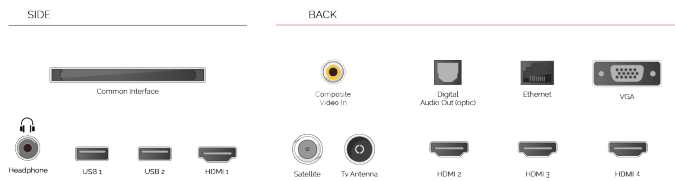

Automatically up-scales non 4K content so you can experience your favourite movies and TV shows in the highest resolution.

E

70kWh/1000

G

HDR
 110kWh/1000

HIGHLIGHTS

- ⌵ 4K HDR UHD
- ⌵ TRU Picture Engine
- ⌵ 4x HDMI, 2x USB
- ⌵ Dolby Vision HDR
- ⌵ Sound by Onkyo
- ⌵ Internal WLAN & Bluetooth

CONNECTIONS

SIZE

DISPLAY

Screen Size (inch / cm)	58" / 146cm
Panel Type	DLED
Resolution	Ultra HD (3840 x 2160)
Brightness	350

SOUND

Dolby Audio™	Yes
Audio Output Power (RMS)	2x10W
Speaker Type	Down Firing
Internal Subwoofer	No
Sound Modes	Music, Movie, Speech, Classic, Flat, User
DTS	Yes
Equalizer	5 band
Onkyo	Sound by Onkyo