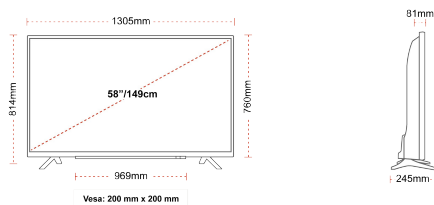

## SIZE

## DISPLAY

Screen Size (inch / cm)	58" / 146cm
Panel Type	DLED
Resolution	Ultra HD (3840 x 2160)
Brightness	350

## MECHANICAL

Boxed dimensions (mm)	1430 x 154 x 899
Dimensions with stand (mm)	1305 x 245 x 814
Dimensions without Stand (mm)	1305 x 81 x 760
Gross Weight (kg)	20,0
Net Weight (kg)	15,5
VESA (Wall mount) WxH	200mm x 200mm
Screw Size	M6