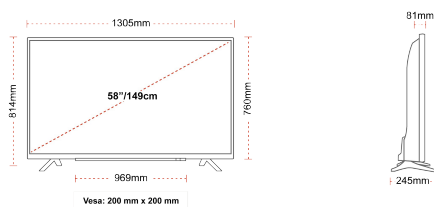

E

70kWh/1000

G

HDR
 110kWh/1000

HIGHLIGHTS

- ⌚ 4K HDR UHD
- ⌚ TRU Picture Engine
- ⌚ 2x HDMI, 1x USB
- ⌚ Dolby Vision HDR
- ⌚ HDR10 & HLG
- ⌚ Internal WLAN

CONNECTIONS

SIZE

DISPLAY

Screen Size (inch / cm)	58" / 146cm
Panel Type	DLED
Resolution	Ultra HD (3840 x 2160)
Brightness	350

SOUND

Dolby Audio™	Yes
Audio Output Power (RMS)	2x10W
Speaker Type	Down Firing
Internal Subwoofer	No
Sound Modes	Music, Movie, Speech, Classic, Flat, User
DTS	Yes
Equalizer	5 band
Onkyo	No

MECHANICAL

Boxed dimensions (mm)	1430 x 154 x 899
Dimensions with stand (mm)	1305 x 245 x 814
Dimensions without Stand (mm)	1305 x 81 x 760
Gross Weight (kg)	20,0
Net Weight (kg)	15,5
VESA (Wall mount) WxH	200mm x 200mm
Screw Size	M6