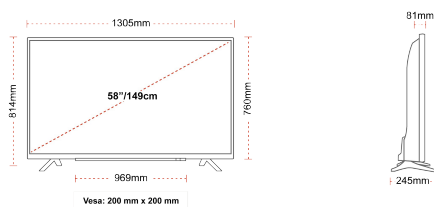

DISPLAY

Screen Size (inch / cm)	58" / 146cm
Panel Type	DLED
Resolution	Ultra HD (3840 x 2160)
Brightness	350

SOUND

Dolby Audio™	Yes
Audio Output Power (RMS)	2x10W
Speaker Type	Down Firing
Internal Subwoofer	No
Sound Modes	Music, Movie, Speech, Classic, Flat, User
DTS	Yes
Equalizer	5 band
Onkyo	No

ACCESSORIES

Remote Control	Yes
Remote Control Battery	Yes
Quick Start Guide	Yes
Small Remote Control	No

VIDEO

Wide Color Gamut	No
HDR	Yes
Dolby Vision HDR	Yes
TRU Flow	Yes
TRU Resolution	Yes
TRU Micro Dimming	Yes

TUNER / BROADCASTING

HEVC (H.265) Decoder	Yes
Tuner Type	HD DVB-T2/C/S2
UHD from Satellite	Yes
Dual Tuner	No
Electronic Program Guide (EPG)	Yes
Auto Search	Yes
Program Storage Capacity (Analog)	200
Program Storage Capacity (Digital S/S2)	10000
Program Storage Capacity (Digital T/T2/C)	800

CONNECTIONS

CI+	Yes
HDMI™	2 HDMI
USB	1 USB
Component (YPbPr) in	via VGA
Composite Video/Audio in	Yes
Scart	No
Ethernet	Yes
Headphone Out	Yes
Antenna Input	Yes
VGA (PC in - D-Sub15)	Yes

SMART TV FEATURES

HBBTV ver 2.0.2	Yes
Audio-Video Sharing (AVS)	Yes
Smart Portal	Toshiba
Toshiba TV Smart Center	Yes
Web Browser	Yes
Netflix	Yes
YouTube™	Yes
Bluetooth	No
Screen Mirroring	Miracast
Prime Video	Yes
Google Assistant	Works With Google Assistant
Amazon Alexa	Works with Alexa

MECHANICAL

Boxed dimensions (mm)	1430 x 154 x 899
Dimensions with stand (mm)	1305 x 245 x 814
Dimensions without Stand (mm)	1305 x 81 x 760
Gross Weight (kg)	20,0
Net Weight (kg)	15,5
VESA (Wall mount) WxH	200mm x 200mm
Screw Size	M6

POWER / ENERGY

Stand-By Energy Consumption (Average)	<0.5W
Working Voltage - Frequency	220-240V AC
12V TV (Mobile TV)	No