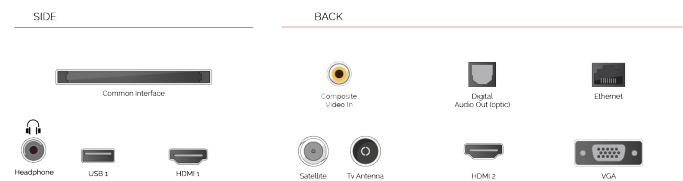

E

70kWh/1000

G

HDR
 110kWh/1000

HIGHLIGHTS

- ⌚ 4K HDR UHD
- ⌚ TRU Picture Engine
- ⌚ 2x HDMI, 1x USB
- ⌚ Dolby Vision HDR
- ⌚ HDR10 & HLG
- ⌚ Internal WLAN

CONNECTIONS

SIZE

DISPLAY

Screen Size (inch / cm)	58" / 146cm
Panel Type	DLED
Resolution	Ultra HD (3840 x 2160)
Brightness	350

SOUND

Dolby Audio™	Yes
Audio Output Power (RMS)	2x10W
Speaker Type	Down Firing
Internal Subwoofer	No
Sound Modes	Music, Movie, Speech, Classic, Flat, User
DTS	Yes
Equalizer	5 band
Onkyo	No