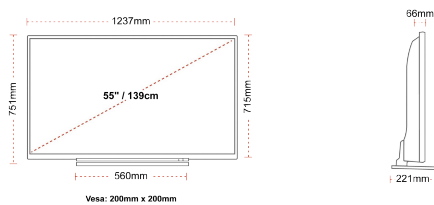

## SIZE

## DISPLAY

Screen Size (inch / cm)	55" / 139cm
Panel Type	Direct Back Light (DLED)
Resolution	Ultra HD (3840 x 2160)
Brightness	350

## MECHANICAL

Boxed dimensions (mm)	1369 x 154 x 860
Dimensions with stand (mm)	1237 x 221 x 751
Dimensions without Stand (mm)	1237 x 66 x 715
Gross Weight (kg)	24
Net Weight (kg)	19
VESA (Wall mount) WxH	200mm x 200mm
Screw Size	M6