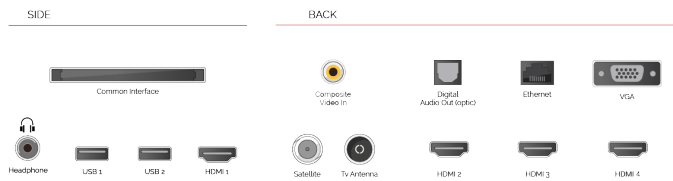

 **T R U**  
MICRODIMMING

Enhances the contrast of an image by optimising the darker and brighter regions to create a more realistic image.

 **T R U**  
F L O W

Predicts the frame in between the frames to create smoother viewing in fast-paced scenes. Perfect for sport and movies.

## CONNECTIONS