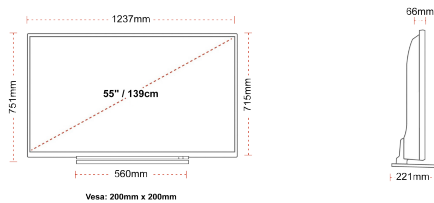

## SIZE

## DISPLAY

Screen Size (inch / cm)	55" / 139cm
Panel Type	Direct Back Light (DLED)
Resolution	Ultra HD (3840 x 2160)
Brightness	350

## MECHANICAL

Boxed dimensions (mm)	1369 x 154 x 860
Dimensions with stand (mm)	1237 x 221 x 751
Dimensions without Stand (mm)	1237 x 66 x 715
Gross Weight (kg)	24
Net Weight (kg)	19
VESA (Wall mount) WxH	200mm x 200mm
Screw Size	M6