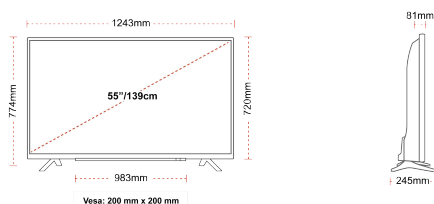

CONNECTIONS

SIZE

DISPLAY

Screen Size (inch / cm)	55" / 139cm
Panel Type	Direct Back Light (DLED)
Resolution	Ultra HD (3840 x 2160)
Brightness	350

SOUND

Dolby Audio™	Yes
Audio Output Power (RMS)	2x10W
Speaker Type	Down Firing
Internal Subwoofer	No
Sound Modes	Smart, Movie, Music, News
DTS	Yes
Equalizer	5 band
Onkyo	Sound by Onkyo

MECHANICAL

Boxed dimensions (mm)	1369 x 154 x 860
Dimensions with stand (mm)	1243 x 245 x 774
Dimensions without Stand (mm)	1243 x 81 x 720
Gross Weight (kg)	19
Net Weight (kg)	14
VESA (Wall mount) WxH	200mm x 200mm
Screw Size	M