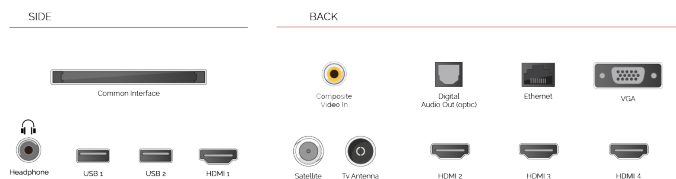

CONNECTIONS

SIZE

DISPLAY

Screen Size (inch / cm)	55" / 139cm
Panel Type	Direct Back Light (DLED)
Resolution	Ultra HD (3840 x 2160)
Brightness	350

SOUND

Dolby Audio™	Yes
Audio Output Power (RMS)	2x10W
Speaker Type	Down Firing
Internal Subwoofer	No
Sound Modes	Smart, Movie, Music, News
DTS	Yes
Equalizer	5 band
Onkyo	Sound by Onkyo