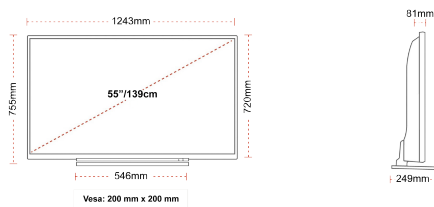

## SIZE

## DISPLAY

|                         |                        |
|-------------------------|------------------------|
| Screen Size (inch / cm) | 55" / 139cm            |
| Panel Type              | DLED                   |
| Resolution              | Ultra HD (3840 x 2160) |
| Brightness              | 350                    |

## MECHANICAL

|                               |                  |
|-------------------------------|------------------|
| Boxed dimensions (mm)         | 1369 x 154 x 860 |
| Dimensions with stand (mm)    | 1243 x 249 x 754 |
| Dimensions without Stand (mm) | 1243 x 81 x 719  |
| Gross Weight (kg)             | 21               |
| Net Weight (kg)               | 16               |
| VESA (Wall mount) WxH         | 200mm x 200mm    |
| Screw Size                    | M6               |