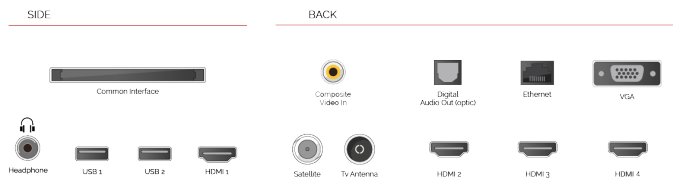

G

82kWh/1000

G

HDR
 123kWh/1000

HIGHLIGHTS

- ⌕ 4K HDR UHD
- ⌕ TRU Picture Engine
- ⌕ 4x HDMI, 2x USB
- ⌕ Dolby Vision HDR
- ⌕ Sound by Onkyo
- ⌕ Internal WLAN & Bluetooth

CONNECTIONS

SIZE

DISPLAY

Screen Size (inch / cm)	55" / 139cm
Panel Type	DLED
Resolution	Ultra HD (3840 x 2160)
Brightness	350

SOUND

Dolby Audio™	Yes
Audio Output Power (RMS)	2x10W
Speaker Type	Down Firing
Internal Subwoofer	No
Sound Modes	Music, Movie, Speech, Classic, Flat, User
DTS	DTS HD + DTS TruSurround
Equalizer	5 band
Onkyo	Sound by Onkyo