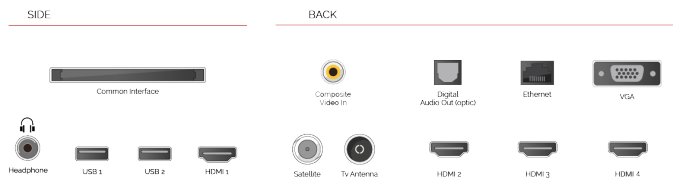

G

82kWh/1000

G

HDR
 123kWh/1000

HIGHLIGHTS

- ⌵ 4K HDR UHD
- ⌵ TRU Picture Engine
- ⌵ 4x HDMI, 2x USB
- ⌵ Dolby Vision HDR
- ⌵ Sound by Onkyo
- ⌵ Internal WLAN & Bluetooth

CONNECTIONS

SIZE

DISPLAY

Screen Size (inch / cm)	55" / 139cm
Panel Type	DLED
Resolution	Ultra HD (3840 x 2160)
Brightness	350

SOUND

Dolby Audio™	Yes
Audio Output Power (RMS)	2x10W
Speaker Type	Down Firing
Internal Subwoofer	No
Sound Modes	Music, Movie, Speech, Classic, Flat, User
DTS	DTS HD + DTS TruSurround
Equalizer	5 band
Onkyo	Sound by Onkyo