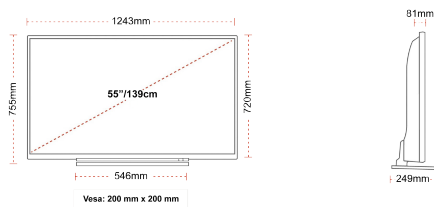

DISPLAY

Screen Size (inch / cm)	55" / 139cm
Panel Type	DLED
Resolution	Ultra HD (3840 x 2160)
Brightness	350

SOUND

Dolby Audio™	Yes
Audio Output Power (RMS)	2x10W
Speaker Type	Down Firing
Internal Subwoofer	No
Sound Modes	Music, Movie, Speech, Classic, Flat, User
DTS	DTS HD + DTS TruSurround
Equalizer	5 band
Onkyo	Sound by Onkyo

MECHANICAL

Boxed dimensions (mm)	1369 x 154 x 860
Dimensions with stand (mm)	1243 x 249 x 754
Dimensions without Stand (mm)	1243 x 81 x 719
Gross Weight (kg)	21
Net Weight (kg)	16
VESA (Wall mount) WxH	200mm x 200mm
Screw Size	M6