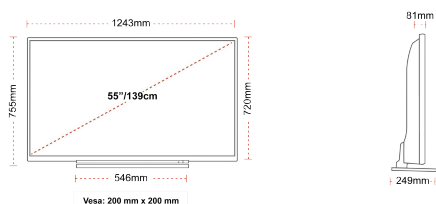

## SIZE

## DISPLAY

Screen Size (inch / cm)	55" / 139cm
Panel Type	DLED
Resolution	Ultra HD (3840 x 2160)
Brightness	350

## MECHANICAL

Boxed dimensions (mm)	1369 x 154 x 860
Dimensions with stand (mm)	1243 x 249 x 754
Dimensions without Stand (mm)	1243 x 81 x 719
Gross Weight (kg)	21
Net Weight (kg)	16
VESA (Wall mount) WxH	200mm x 200mm
Screw Size	M6