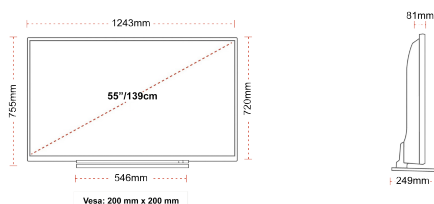

G

82kWh/1000

G

HDR
 123kWh/1000

HIGHLIGHTS

- ⌕ 4K HDR UHD
- ⌕ TRU Picture Engine
- ⌕ 3x HDMI, 2x USB
- ⌕ Dolby Vision HDR
- ⌕ HDR10 & HLG
- ⌕ Internal WLAN

CONNECTIONS

SIZE

DISPLAY

Screen Size (inch / cm)	55" / 139cm
Panel Type	DLED
Resolution	Ultra HD (3840 x 2160)
Brightness	350

SOUND

Dolby Audio™	Yes
Audio Output Power (RMS)	2x10W
Speaker Type	Down Firing
Internal Subwoofer	No
Sound Modes	Music, Movie, Speech, Classic, Flat, User
DTS	DTS HD + DTS TruSurround
Equalizer	5 band
Onkyo	No

MECHANICAL

Boxed dimensions (mm)	1369 x 154 x 860
Dimensions with stand (mm)	1243 x 249 x 754
Dimensions without Stand (mm)	1243 x 81 x 719
Gross Weight (kg)	21
Net Weight (kg)	16
VESA (Wall mount) WxH	200mm x 200mm
Screw Size	M6