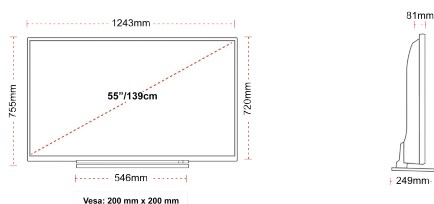

G

82kWh/1000

G

HDR
 123kWh/1000

HIGHLIGHTS

- ⌵ 4K HDR UHD
- ⌵ TRU Picture Engine
- ⌵ 3x HDMI, 2x USB
- ⌵ Dolby Vision HDR
- ⌵ HDR10 & HLG
- ⌵ Internal WLAN

CONNECTIONS

SIZE

DISPLAY

Screen Size (inch / cm)	55" / 139cm
Panel Type	DLED
Resolution	Ultra HD (3840 x 2160)
Brightness	350

SOUND

Dolby Audio™	Yes
Audio Output Power (RMS)	2x10W
Speaker Type	Down Firing
Internal Subwoofer	No
Sound Modes	Music, Movie, Speech, Classic, Flat, User
DTS	DTS HD + DTS TruSurround
Equalizer	5 band
Onkyo	No

MECHANICAL

Boxed dimensions (mm)	1369 x 154 x 860
Dimensions with stand (mm)	1243 x 249 x 754
Dimensions without Stand (mm)	1243 x 81 x 719
Gross Weight (kg)	21
Net Weight (kg)	16
VESA (Wall mount) WxH	200mm x 200mm
Screw Size	M6