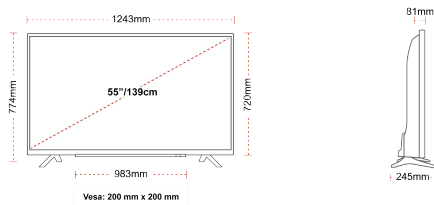

## SIZE

## DISPLAY

Screen Size (inch / cm)	55" / 139cm
Panel Type	DLED
Resolution	Ultra HD (3840 x 2160)
Brightness	350

## MECHANICAL

Boxed dimensions (mm)	1369 x 154 x 860
Dimensions with stand (mm)	1243 x 245 x 765
Dimensions without Stand (mm)	1243 x 81 x 719
Gross Weight (kg)	18,5
Net Weight (kg)	14,0
VESA (Wall mount) WxH	200mm x 200mm
Screw Size	M6