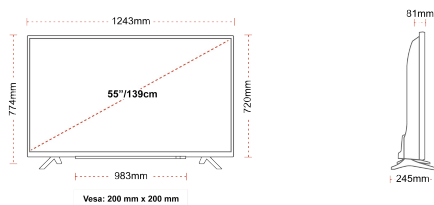

DISPLAY

Screen Size (inch / cm)	55" / 139cm
Panel Type	DLED
Resolution	Ultra HD (3840 x 2160)
Brightness	350

SOUND

Dolby Audio™	Yes
Audio Output Power (RMS)	2x10W
Speaker Type	Down Firing
Internal Subwoofer	No
Sound Modes	Music, Movie, Speech, Classic, Flat, User
DTS	Yes
Equalizer	5 band
Onkyo	Sound by Onkyo

MECHANICAL

Boxed dimensions (mm)	1369 x 154 x 860
Dimensions with stand (mm)	1243 x 245 x 765
Dimensions without Stand (mm)	1243 x 81 x 719
Gross Weight (kg)	18,5
Net Weight (kg)	14,0
VESA (Wall mount) WxH	200mm x 200mm
Screw Size	M6