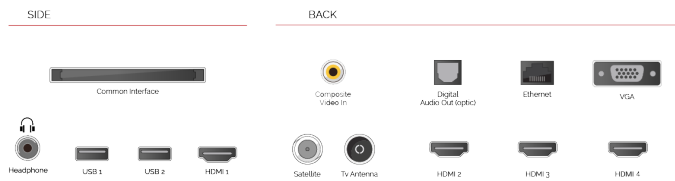

G

82kWh/1000

G

HDR
 123kWh/1000

HIGHLIGHTS

- ⌕ 4K HDR UHD
- ⌕ TRU Picture Engine
- ⌕ 4x HDMI, 2x USB
- ⌕ Dolby Vision HDR
- ⌕ Sound by Onkyo
- ⌕ Internal WLAN & Bluetooth

CONNECTIONS

SIZE

DISPLAY

Screen Size (inch / cm)	55" / 139cm
Panel Type	DLED
Resolution	Ultra HD (3840 x 2160)
Brightness	350

SOUND

Dolby Audio™	Yes
Audio Output Power (RMS)	2x10W
Speaker Type	Down Firing
Internal Subwoofer	No
Sound Modes	Music, Movie, Speech, Classic, Flat, User
DTS	Yes
Equalizer	5 band
Onkyo	Sound by Onkyo