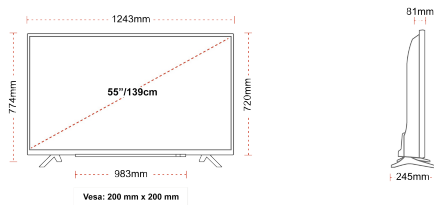

DISPLAY

Screen Size (inch / cm)	55" / 139cm
Panel Type	DLED
Resolution	Ultra HD (3840 x 2160)
Brightness	350

SOUND

Dolby Audio™	Yes
Audio Output Power (RMS)	2x10W
Speaker Type	Down Firing
Internal Subwoofer	No
Sound Modes	Music, Movie, Speech, Classic, Flat, User
DTS	Yes
Equalizer	5 band
Onkyo	Sound by Onkyo

MECHANICAL

Boxed dimensions (mm)	1369 x 154 x 860
Dimensions with stand (mm)	1243 x 245 x 765
Dimensions without Stand (mm)	1243 x 81 x 719
Gross Weight (kg)	18,5
Net Weight (kg)	14,0
VESA (Wall mount) WxH	200mm x 200mm
Screw Size	M6