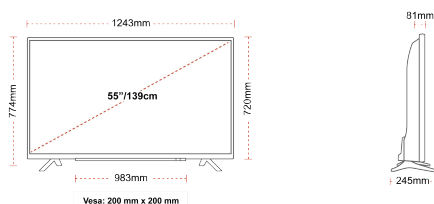

G

82kWh/1000

G
HDR
 123kWh/1000

HIGHLIGHTS

- ⌵ 4K HDR UHD
- ⌵ TRU Picture Engine
- ⌵ 3x HDMI, 2x USB
- ⌵ Dolby Vision HDR
- ⌵ HDR10 & HLG
- ⌵ Internal WLAN

CONNECTIONS

SIZE

DISPLAY

Screen Size (inch / cm)	55" / 139cm
Panel Type	DLED
Resolution	Ultra HD (3840 x 2160)
Brightness	350

SOUND

Dolby Audio™	Yes
Audio Output Power (RMS)	2x10W
Speaker Type	Down Firing
Internal Subwoofer	No
Sound Modes	Music, Movie, Speech, Classic, Flat, User
DTS	DTS HD + DTS TruSurround
Equalizer	5 band
Onkyo	No

MECHANICAL

Boxed dimensions (mm)	1369 x 154 x 860
Dimensions with stand (mm)	1243 x 245 x 765
Dimensions without Stand (mm)	1243 x 81 x 719
Gross Weight (kg)	18,5
Net Weight (kg)	14,0
VESA (Wall mount) WxH	200mm x 200mm
Screw Size	M