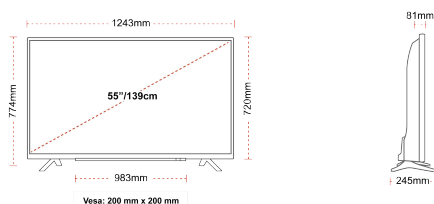

## SIZE

## DISPLAY

Screen Size (inch / cm)	55" / 139cm
Panel Type	DLED
Resolution	Ultra HD (3840 x 2160)
Brightness	350

## MECHANICAL

Boxed dimensions (mm)	1369 x 154 x 860
Dimensions with stand (mm)	1243 x 245 x 765
Dimensions without Stand (mm)	1243 x 81 x 719
Gross Weight (kg)	18,5
Net Weight (kg)	14,0
VESA (Wall mount) WxH	200mm x 200mm
Screw Size	M