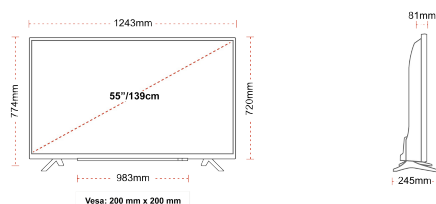

## SIZE

## DISPLAY

Screen Size (inch / cm)	55" / 139cm
Panel Type	DLED
Resolution	Ultra HD (3840 x 2160)
Brightness	350

## MECHANICAL

Boxed dimensions (mm)	1369 x 154 x 860
Dimensions with stand (mm)	1243 x 245 x 765
Dimensions without Stand (mm)	1243 x 81 x 719
Gross Weight (kg)	18,5
Net Weight (kg)	14,0
VESA (Wall mount) WxH	200mm x 200mm
Screw Size	M