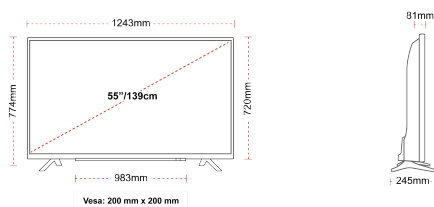

G

82kWh/1000

G

HDR
 123kWh/1000

HIGHLIGHTS

- ⌚ 4K HDR UHD
- ⌚ TRU Picture Engine
- ⌚ 2x HDMI, 1x USB
- ⌚ Dolby Vision HDR
- ⌚ HDR10 & HLG
- ⌚ Internal WLAN

CONNECTIONS

SIZE

DISPLAY

Screen Size (inch / cm)	55" / 139cm
Panel Type	DLED
Resolution	Ultra HD (3840 x 2160)
Brightness	350

SOUND

Dolby Audio™	Yes
Audio Output Power (RMS)	2x10W
Speaker Type	Down Firing
Internal Subwoofer	No
Sound Modes	Music, Movie, Speech, Classic, Flat, User
DTS	Yes
Equalizer	5 band
Onkyo	No

MECHANICAL

Boxed dimensions (mm)	1369 x 154 x 860
Dimensions with stand (mm)	1243 x 245 x 765
Dimensions without Stand (mm)	1243 x 81 x 719
Gross Weight (kg)	18,5
Net Weight (kg)	14,0
VESA (Wall mount) WxH	200mm x 200mm
Screw Size	M6