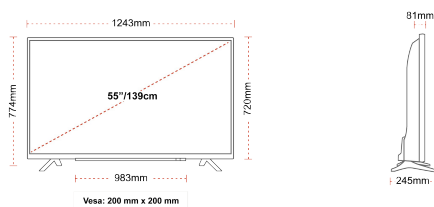

G

82kWh/1000

G

HDR
 123kWh/1000

HIGHLIGHTS

- ⊕ 4K HDR UHD
- ⊕ TRU Picture Engine
- ⊕ 2x HDMI, 1x USB
- ⊕ Dolby Vision HDR
- ⊕ HDR10 & HLG
- ⊕ Internal WLAN

CONNECTIONS

SIZE

DISPLAY

Screen Size (inch / cm)	55" / 139cm
Panel Type	DLED
Resolution	Ultra HD (3840 x 2160)
Brightness	350

SOUND

Dolby Audio™	Yes
Audio Output Power (RMS)	2x10W
Speaker Type	Down Firing
Internal Subwoofer	No
Sound Modes	Music, Movie, Speech, Classic, Flat, User
DTS	Yes
Equalizer	5 band
Onkyo	No

MECHANICAL

Boxed dimensions (mm)	1369 x 154 x 860
Dimensions with stand (mm)	1243 x 245 x 765
Dimensions without Stand (mm)	1243 x 81 x 719
Gross Weight (kg)	18,5
Net Weight (kg)	14,0
VESA (Wall mount) WxH	200mm x 200mm
Screw Size	M6