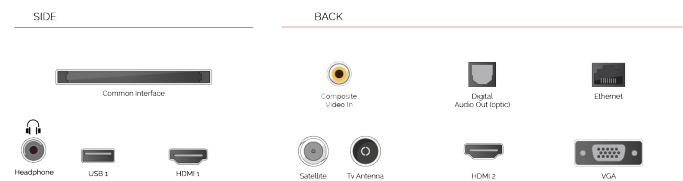

G

82kWh/1000

G

HDR
 123kWh/1000

HIGHLIGHTS

- ⊕ 4K HDR UHD
- ⊕ TRU Picture Engine
- ⊕ 2x HDMI, 1x USB
- ⊕ Dolby Vision HDR
- ⊕ HDR10 & HLG
- ⊕ Internal WLAN

CONNECTIONS

SIZE

DISPLAY

Screen Size (inch / cm)	55" / 139cm
Panel Type	DLED
Resolution	Ultra HD (3840 x 2160)
Brightness	350

SOUND

Dolby Audio™	Yes
Audio Output Power (RMS)	2x10W
Speaker Type	Down Firing
Internal Subwoofer	No
Sound Modes	Music, Movie, Speech, Classic, Flat, User
DTS	Yes
Equalizer	5 band
Onkyo	No