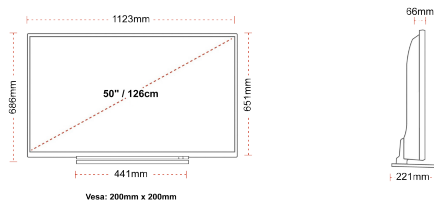

CONNECTIONS

SIZE

DISPLAY

Screen Size (inch / cm)	50" / 126cm
Panel Type	Direct Back Light (DLED)
Resolution	Ultra HD (3840 x 2160)
Brightness	320

SOUND

Dolby Audio™	Yes
Audio Output Power (RMS)	2x10W
Speaker Type	Down Firing
Internal Subwoofer	Yes
Sound Modes	Music, Movie, Speech, Classic, Flat, User
DTS	Yes
Equalizer	5 band
Onkyo	Sound by Onkyo

MECHANICAL

Boxed dimensions (mm)	1215 x 154 x 780
Dimensions with stand (mm)	1123 x 221 x 686
Dimensions without Stand (mm)	1123 x 66 x 651
Gross Weight (kg)	19
Net Weight (kg)	15
VESA (Wall mount) WxH	200mm x 200mm
Screw Size	M6