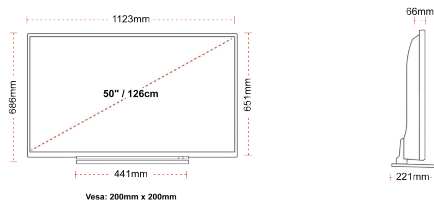

## SIZE

## DISPLAY

Screen Size (inch / cm)	50" / 126cm
Panel Type	Direct Back Light (DLED)
Resolution	Ultra HD (3840 x 2160)
Brightness	320

## MECHANICAL

Boxed dimensions (mm)	1215 x 154 x 780
Dimensions with stand (mm)	1123 x 221 x 686
Dimensions without Stand (mm)	1123 x 66 x 651
Gross Weight (kg)	19
Net Weight (kg)	15
VESA (Wall mount) WxH	200mm x 200mm
Screw Size	M6