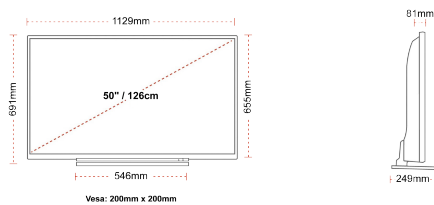

DISPLAY

Screen Size (inch / cm)	50" / 126cm
Panel Type	DLED
Resolution	Ultra HD (3840 x 2160)
Brightness	350

SOUND

Dolby Audio™	Yes
Audio Output Power (RMS)	2x10W
Speaker Type	Down Firing
Internal Subwoofer	No
Sound Modes	Music, Movie, Speech, Classic, Flat, User
DTS	DTS HD + DTS TruSurround
Equalizer	5 band
Onkyo	Sound by Onkyo

MECHANICAL

Boxed dimensions (mm)	1215 x 154 x 780
Dimensions with stand (mm)	1129 x 249 x 691
Dimensions without Stand (mm)	1129 x 81 x 655
Gross Weight (kg)	17
Net Weight (kg)	13
VESA (Wall mount) WxH	200mm x 200mm
Screw Size	M6