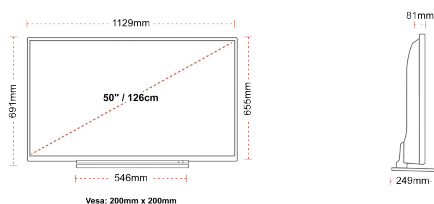

G

71kWh/1000

G

HDR
 98kWh/1000

HIGHLIGHTS

- ⌕ 4K HDR UHD
- ⌕ TRU Picture Engine
- ⌕ 3x HDMI, 2x USB
- ⌕ Dolby Vision HDR
- ⌕ HDR10 & HLG
- ⌕ Internal WLAN

CONNECTIONS

SIZE

DISPLAY

Screen Size (inch / cm)	50" / 126cm
Panel Type	DLED
Resolution	Ultra HD (3840 x 2160)
Brightness	350

SOUND

Dolby Audio™	Yes
Audio Output Power (RMS)	2x10W
Speaker Type	Down Firing
Internal Subwoofer	No
Sound Modes	Music, Movie, Speech, Classic, Flat, User
DTS	DTS HD + DTS TruSurround
Equalizer	5 band
Onkyo	No

MECHANICAL

Boxed dimensions (mm)	1215 x 154 x 780
Dimensions with stand (mm)	1129 x 249 x 691
Dimensions without Stand (mm)	1129 x 81 x 655
Gross Weight (kg)	17
Net Weight (kg)	13
VESA (Wall mount) WxH	200mm x 200mm
Screw Size	M6