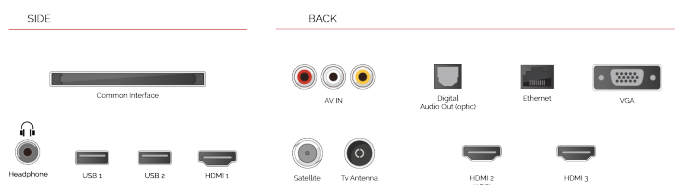

G

71kWh/1000

G

HDR
 98kWh/1000

HIGHLIGHTS

- ⌵ 4K HDR UHD
- ⌵ TRU Picture Engine
- ⌵ 3x HDMI, 2x USB
- ⌵ Dolby Vision HDR
- ⌵ HDR10 & HLG
- ⌵ Internal WLAN

CONNECTIONS

SIZE

DISPLAY

Screen Size (inch / cm)	50" / 126cm
Panel Type	DLED
Resolution	Ultra HD (3840 x 2160)
Brightness	350

SOUND

Dolby Audio™	Yes
Audio Output Power (RMS)	2x10W
Speaker Type	Down Firing
Internal Subwoofer	No
Sound Modes	Music, Movie, Speech, Classic, Flat, User
DTS	DTS HD + DTS TruSurround
Equalizer	5 band
Onkyo	No