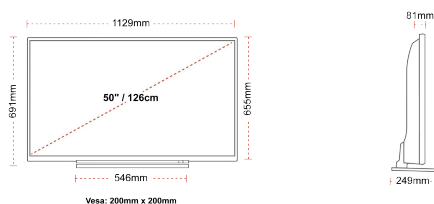

DISPLAY

Screen Size (inch / cm)	50" / 126cm
Panel Type	DLED
Resolution	Ultra HD (3840 x 2160)
Brightness	350

SOUND

Dolby Audio™	Yes
Audio Output Power (RMS)	2x10W
Speaker Type	Down Firing
Internal Subwoofer	No
Sound Modes	Music, Movie, Speech, Classic, Flat, User
DTS	DTS HD + DTS TruSurround
Equalizer	5 band
Onkyo	No

ACCESSORIES

Remote Control	Yes
Remote Control Battery	Yes
Quick Start Guide	Yes
Small Remote Control	No

VIDEO

Wide Color Gamut	No
HDR	Yes
Dolby Vision HDR	Yes
TRU Flow	Yes
TRU Resolution	Yes
TRU Micro Dimming	Yes

TUNER / BROADCASTING

HEVC (H.265) Decoder	Yes
Tuner Type	HD DVB-T2/C/S2
UHD from Satellite	Yes
Dual Tuner	No
Electronic Program Guide (EPG)	Yes
Auto Search	Yes
Program Storage Capacity (Analog)	Yes
Program Storage Capacity (Digital S/S2)	10000
Program Storage Capacity (Digital T/T2/C)	800

CONNECTIONS

CI+	Yes
HDMI™	3 HDMI
USB	2 USB
Component (YPbPr) in	via VGA
Composite Video/Audio in	Yes
Scart	No
Ethernet	Yes
Headphone Out	Yes
Antenna Input	Yes
VGA (PC in - D-Sub15)	Yes

SMART TV FEATURES

HBBTV ver 2.0.2	Yes
Audio-Video Sharing (AVS)	Yes
Smart Portal	Toshiba
Toshiba TV Smart Center	Yes
Web Browser	Yes
Netflix	Yes
YouTube™	Yes
Bluetooth	Yes
Screen Mirroring	Miracast
Prime Video	Yes
Google Assistant	Works with Google Assistant
Amazon Alexa	Works with Alexa

MECHANICAL

Boxed dimensions (mm)	1215 x 154 x 780
Dimensions with stand (mm)	1129 x 249 x 691
Dimensions without Stand (mm)	1129 x 81 x 655
Gross Weight (kg)	17
Net Weight (kg)	13
VESA (Wall mount) WxH	200mm x 200mm
Screw Size	M6

POWER / ENERGY

Stand-By Energy Consumption (Average)	0,5W
Working Voltage - Frequency	220-240VAC 50Hz
12V TV (Mobile TV)	No