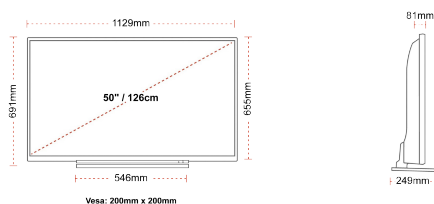

G

71kWh/1000

G

HDR
 98kWh/1000

HIGHLIGHTS

- ⌵ 4K HDR UHD
- ⌵ TRU Picture Engine
- ⌵ 3x HDMI, 2x USB
- ⌵ Dolby Vision HDR
- ⌵ HDR10 & HLG
- ⌵ Internal WLAN

CONNECTIONS

SIZE

DISPLAY

Screen Size (inch / cm)	50" / 126cm
Panel Type	DLED
Resolution	Ultra HD (3840 x 2160)
Brightness	350

SOUND

Dolby Audio™	Yes
Audio Output Power (RMS)	2x10W
Speaker Type	Down Firing
Internal Subwoofer	No
Sound Modes	Music, Movie, Speech, Classic, Flat, User
DTS	DTS HD + DTS TruSurround
Equalizer	5 band
Onkyo	No

MECHANICAL

Boxed dimensions (mm)	1215 x 154 x 780
Dimensions with stand (mm)	1129 x 249 x 691
Dimensions without Stand (mm)	1129 x 81 x 655
Gross Weight (kg)	17
Net Weight (kg)	13
VESA (Wall mount) WxH	200mm x 200mm
Screw Size	M6