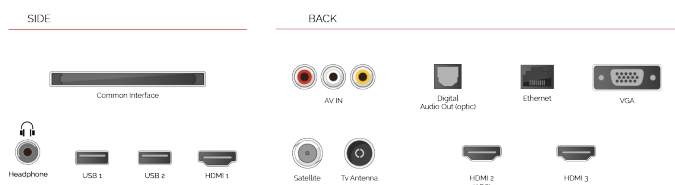

G

71kWh/1000

G

HDR
 98kWh/1000

HIGHLIGHTS

- ⌕ 4K HDR UHD
- ⌕ TRU Picture Engine
- ⌕ 3x HDMI, 2x USB
- ⌕ Dolby Vision HDR
- ⌕ HDR10 & HLG
- ⌕ Internal WLAN

CONNECTIONS

SIZE

DISPLAY

Screen Size (inch / cm)	50" / 126cm
Panel Type	DLED
Resolution	Ultra HD (3840 x 2160)
Brightness	350

SOUND

Dolby Audio™	Yes
Audio Output Power (RMS)	2x10W
Speaker Type	Down Firing
Internal Subwoofer	No
Sound Modes	Music, Movie, Speech, Classic, Flat, User
DTS	DTS HD + DTS TruSurround
Equalizer	5 band
Onkyo	No