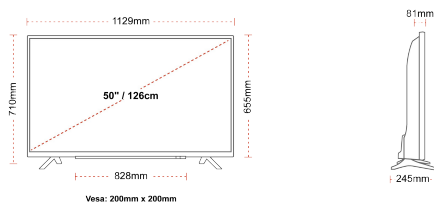

DISPLAY

Screen Size (inch / cm)	50" / 126cm
Panel Type	DLED
Resolution	Ultra HD (3840 x 2160)
Brightness	350

SOUND

Dolby Audio™	Yes
Audio Output Power (RMS)	2x10W
Speaker Type	Down Firing
Internal Subwoofer	No
Sound Modes	Music, Movie, Speech, Classic, Flat, User
DTS	Yes
Equalizer	5 band
Onkyo	Sound by Onkyo

MECHANICAL

Boxed dimensions (mm)	1215 x 154 x 780
Dimensions with stand (mm)	1129 x 245 x 710
Dimensions without Stand (mm)	1129 x 81 x 655
Gross Weight (kg)	14,5
Net Weight (kg)	10,5
VESA (Wall mount) WxH	200mm x 200mm
Screw Size	M6