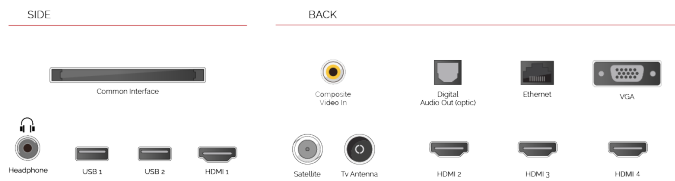

G

71kWh/1000

G

HDR
 98kWh/1000

HIGHLIGHTS

- ⌕ 4K HDR UHD
- ⌕ TRU Picture Engine
- ⌕ 4x HDMI, 2x USB
- ⌕ Dolby Vision HDR
- ⌕ Sound by Onkyo
- ⌕ Internal WLAN & Bluetooth

CONNECTIONS

SIZE

DISPLAY

Screen Size (inch / cm)	50" / 126cm
Panel Type	DLED
Resolution	Ultra HD (3840 x 2160)
Brightness	350

SOUND

Dolby Audio™	Yes
Audio Output Power (RMS)	2x10W
Speaker Type	Down Firing
Internal Subwoofer	No
Sound Modes	Music, Movie, Speech, Classic, Flat, User
DTS	Yes
Equalizer	5 band
Onkyo	Sound by Onkyo