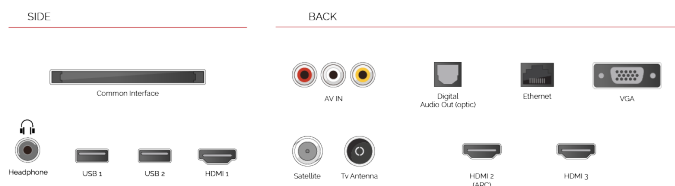

Enhances the contrast of an image by optimising the darker and brighter regions to create a more realistic image.

G

71kWh/1000

G

HDR
 98kWh/1000

HIGHLIGHTS

- ⌕ 4K HDR UHD
- ⌕ TRU Picture Engine
- ⌕ 3x HDMI, 2x USB
- ⌕ Dolby Vision HDR
- ⌕ HDR10 & HLG
- ⌕ Internal WLAN

CONNECTIONS

SIZE

DISPLAY

Screen Size (inch / cm)	50" / 126cm
Panel Type	DLED
Resolution	Ultra HD (3840 x 2160)
Brightness	350

SOUND

Dolby Audio™	Yes
Audio Output Power (RMS)	2x10W
Speaker Type	Down Firing
Internal Subwoofer	No
Sound Modes	Music, Movie, Speech, Classic, Flat, User
DTS	DTS HD + DTS TruSurround
Equalizer	5 band
Onkyo	No