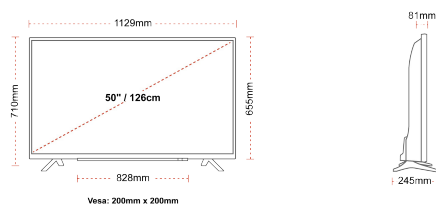

CONNECTIONS

SIZE

DISPLAY

Screen Size (inch / cm)	50" / 126cm
Panel Type	DLED
Resolution	Ultra HD (3840 x 2160)
Brightness	350

SOUND

Dolby Audio™	Yes
Audio Output Power (RMS)	2x10W
Speaker Type	Down Firing
Internal Subwoofer	No
Sound Modes	Music, Movie, Speech, Classic, Flat, User
DTS	DTS HD + DTS TruSurround
Equalizer	5 band
Onkyo	No

MECHANICAL

Boxed dimensions (mm)	1215 x 154 x 780
Dimensions with stand (mm)	1129 x 245 x 710
Dimensions without Stand (mm)	1129 x 81 x 655
Gross Weight (kg)	14,5
Net Weight (kg)	10,5
VESA (Wall mount) WxH	200mm x 200mm
Screw Size	M6