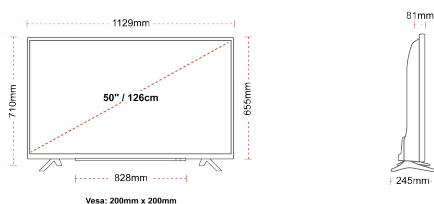

CONNECTIONS

SIZE

DISPLAY

Screen Size (inch / cm)	50" / 126cm
Panel Type	DLED
Resolution	Ultra HD (3840 x 2160)
Brightness	350

SOUND

Dolby Audio™	Yes
Audio Output Power (RMS)	2x10W
Speaker Type	Down Firing
Internal Subwoofer	No
Sound Modes	Music, Movie, Speech, Classic, Flat, User
DTS	DTS HD + DTS TruSurround
Equalizer	5 band
Onkyo	No

MECHANICAL

Boxed dimensions (mm)	1215 x 154 x 780
Dimensions with stand (mm)	1129 x 245 x 710
Dimensions without Stand (mm)	1129 x 81 x 655
Gross Weight (kg)	14,5
Net Weight (kg)	10,5
VESA (Wall mount) WxH	200mm x 200mm
Screw Size	M6