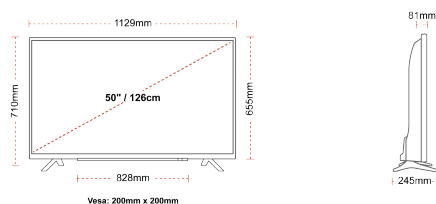

G

71kWh/1000

G

HDR
 98kWh/1000

HIGHLIGHTS

- ⊗ 4K HDR UHD
- ⊗ TRU Picture Engine
- ⊗ 2x HDMI, 1x USB
- ⊗ Dolby Vision HDR
- ⊗ HDR10 & HLG
- ⊗ Internal WLAN

CONNECTIONS

SIZE

DISPLAY

Screen Size (inch / cm)	50" / 126cm
Panel Type	DLED
Resolution	Ultra HD (3840 x 2160)
Brightness	350

SOUND

Dolby Audio™	Yes
Audio Output Power (RMS)	2x10W
Speaker Type	Down Firing
Internal Subwoofer	Yes
Sound Modes	Music, Movie, Speech, Classic, Flat, User
DTS	Yes
Equalizer	5 band
Onkyo	No

MECHANICAL

Boxed dimensions (mm)	1215 x 154 x 780
Dimensions with stand (mm)	1129 x 245 x 710
Dimensions without Stand (mm)	1129 x 81 x 655
Gross Weight (kg)	14,5
Net Weight (kg)	10,5
VESA (Wall mount) WxH	200mm x 200mm
Screw Size	M6