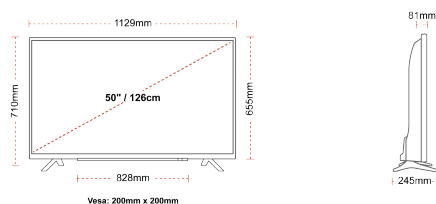

G

71kWh/1000

G

HDR
 98kWh/1000

HIGHLIGHTS

- ⊕ 4K HDR UHD
- ⊕ TRU Picture Engine
- ⊕ 2x HDMI, 1x USB
- ⊕ Dolby Vision HDR
- ⊕ HDR10 & HLG
- ⊕ Internal WLAN

CONNECTIONS

SIZE

DISPLAY

Screen Size (inch / cm)	50" / 126cm
Panel Type	DLED
Resolution	Ultra HD (3840 x 2160)
Brightness	350

SOUND

Dolby Audio™	Yes
Audio Output Power (RMS)	2x10W
Speaker Type	Down Firing
Internal Subwoofer	Yes
Sound Modes	Music, Movie, Speech, Classic, Flat, User
DTS	Yes
Equalizer	5 band
Onkyo	No

MECHANICAL

Boxed dimensions (mm)	1215 x 154 x 780
Dimensions with stand (mm)	1129 x 245 x 710
Dimensions without Stand (mm)	1129 x 81 x 655
Gross Weight (kg)	14,5
Net Weight (kg)	10,5
VESA (Wall mount) WxH	200mm x 200mm
Screw Size	M6