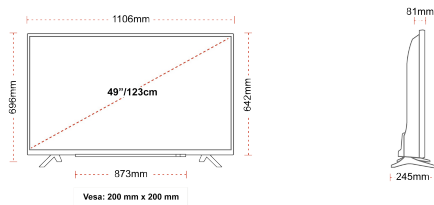

## SIZE

## DISPLAY

Screen Size (inch / cm)	49" / 123cm
Panel Type	Direct Back Light (DLED)
Resolution	Ultra HD (3840 x 2160)
Brightness	350

## MECHANICAL

Boxed dimensions (mm)	1195 x 154 x 765
Dimensions with stand (mm)	1106 x 245 x 696
Dimensions without Stand (mm)	1106 x 81 x 641
Gross Weight (kg)	15
Net Weight (kg)	10
VESA (Wall mount) WxH	200mm x 200mm
Screw Size	M6