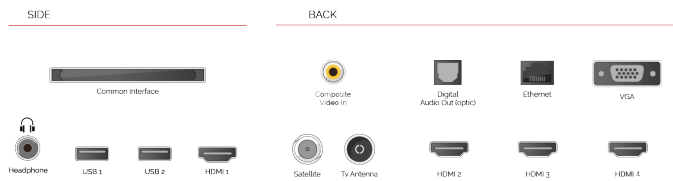

## CONNECTIONS

## DISPLAY

Screen Size (inch / cm)	49" / 123cm
Panel Type	Direct Back Light (DLED)
Resolution	Ultra HD (3840 x 2160)
Brightness	350