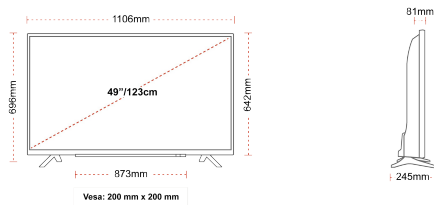

DISPLAY

Screen Size (inch / cm)	49" / 123cm
Panel Type	Direct Back Light (DLED)
Resolution	Ultra HD (3840 x 2160)
Brightness	350

SOUND

Dolby Audio™	Yes
Audio Output Power (RMS)	2x10W
Speaker Type	Down Firing
Internal Subwoofer	No
Sound Modes	Music, Movie, Speech, Classic, Flat, User
DTS	Yes
Equalizer	5 band
Onkyo	Sound by Onkyo

MECHANICAL

Boxed dimensions (mm)	1195 x 154 x 765
Dimensions with stand (mm)	1106 x 245 x 696
Dimensions without Stand (mm)	1106 x 81 x 641
Gross Weight (kg)	15
Net Weight (kg)	10
VESA (Wall mount) WxH	200mm x 200mm
Screw Size	M6