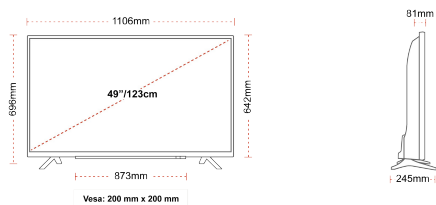

CONNECTIONS

SIZE

DISPLAY

Screen Size (inch / cm)	49" / 123cm
Panel Type	Direct Back Light (DLED)
Resolution	Ultra HD (3840 x 2160)
Brightness	350

SOUND

Dolby Audio™	Yes
Audio Output Power (RMS)	2x10W
Speaker Type	Down Firing
Internal Subwoofer	No
Sound Modes	Music, Movie, Speech, Classic, Flat, User
DTS	Yes
Equalizer	5 band
Onkyo	Sound by Onkyo

MECHANICAL

Boxed dimensions (mm)	1195 x 154 x 765
Dimensions with stand (mm)	1106 x 245 x 696
Dimensions without Stand (mm)	1106 x 81 x 641
Gross Weight (kg)	15
Net Weight (kg)	10
VESA (Wall mount) WxH	200mm x 200mm
Screw Size	M6