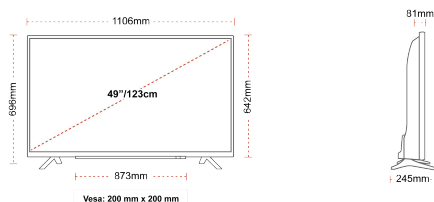

**DISPLAY**

Screen Size (inch / cm)	49" / 123cm
Panel Type	Direct Back Light (DLED)
Resolution	Ultra HD (3840 x 2160)
Brightness	350

**SOUND**

Dolby Audio™	Yes
Audio Output Power (RMS)	2x10W
Speaker Type	Down Firing
Internal Subwoofer	No
Sound Modes	Smart, Movie, Music, News
DTS	Yes
Equalizer	5 band
Onkyo	Sound by Onkyo

**MECHANICAL**

Boxed dimensions (mm)	1195 x 154 x 765
Dimensions with stand (mm)	1106 x 245 x 696
Dimensions without Stand (mm)	1106 x 81 x 642
Gross Weight (kg)	15
Net Weight (kg)	10
VESA (Wall mount) WxH	200mm x 200mm
Screw Size	M6