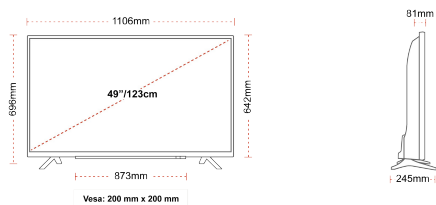

**CONNECTIONS**

**SIZE**

**DISPLAY**

Screen Size (inch / cm)	49" / 123cm
Panel Type	Direct Back Light (DLED)
Resolution	Ultra HD (3840 x 2160)
Brightness	350

**SOUND**

Dolby Audio™	Yes
Audio Output Power (RMS)	2x10W
Speaker Type	Down Firing
Internal Subwoofer	No
Sound Modes	Smart, Movie, Music, News
DTS	Yes
Equalizer	5 band
Onkyo	No

**MECHANICAL**

Boxed dimensions (mm)	1195 x 154 x 765
Dimensions with stand (mm)	1106 x 245 x 696
Dimensions without Stand (mm)	1106 x 81 x 641
Gross Weight (kg)	15
Net Weight (kg)	10
VESA (Wall mount) WxH	200mm x 200mm
Screw Size	M