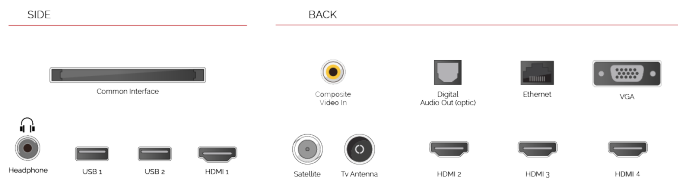

**CONNECTIONS**

**SIZE**

**DISPLAY**

Screen Size (inch / cm)	49" / 123cm
Panel Type	Direct Back Light (DLED)
Resolution	Ultra HD (3840 x 2160)
Brightness	350

**SOUND**

Dolby Audio™	Yes
Audio Output Power (RMS)	2x10W
Speaker Type	Down Firing
Internal Subwoofer	No
Sound Modes	Smart, Movie, Music, News
DTS	Yes
Equalizer	5 band
Onkyo	No