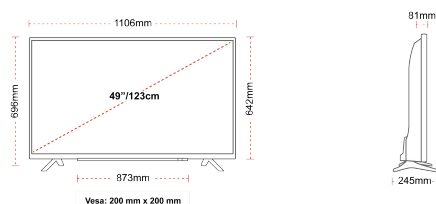

G

69kWh/1000

G

HDR
 100kWh/1000

HIGHLIGHTS

- ⌕ 4K HDR UHD
- ⌕ TRU Picture Engine
- ⌕ Dolby Vision HDR
- ⌕ HDR10 & HLG
- ⌕ Internal WLAN
- ⌕ 2x HDMI, 1x USB

CONNECTIONS

SIZE

DISPLAY

Screen Size (inch / cm)	49" / 123cm
Panel Type	Direct Back Light (DLED)
Resolution	Ultra HD (3840 x 2160)
Brightness	350

SOUND

Dolby Audio™	Yes
Audio Output Power (RMS)	2x10W
Speaker Type	Down Firing
Internal Subwoofer	No
Sound Modes	Music, Movie, Speech, Classic, Flat, User
DTS	Yes
Equalizer	5 band
Onkyo	No

MECHANICAL

Boxed dimensions (mm)	1195 x 154 x 765
Dimensions with stand (mm)	1106 x 245 x 696
Dimensions without Stand (mm)	1106 x 81 x 641
Gross Weight (kg)	15
Net Weight (kg)	10
VESA (Wall mount) WxH	200mm x 200mm
Screw Size	M6