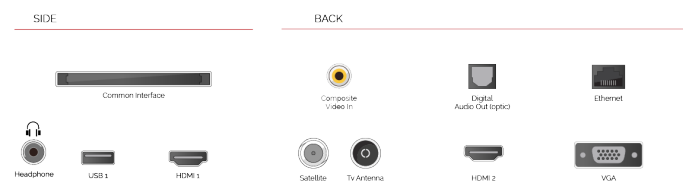

## HIGHLIGHTS

- ⌕ 4K HDR UHD
- ⌕ TRU Picture Engine
- ⌕ Dolby Vision HDR
- ⌕ HDR10 & HLG
- ⌕ Internal WLAN
- ⌕ 2x HDMI, 1x USB

## CONNECTIONS