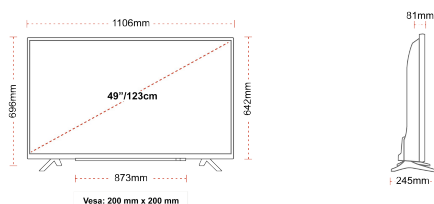

## SIZE

## DISPLAY

Screen Size (inch / cm)	49" / 123cm
Panel Type	Direct Back Light (DLED)
Resolution	Ultra HD (3840 x 2160)
Brightness	350

## MECHANICAL

Boxed dimensions (mm)	1195 x 154 x 765
Dimensions with stand (mm)	1106 x 245 x 696
Dimensions without Stand (mm)	1106 x 81 x 641
Gross Weight (kg)	15
Net Weight (kg)	10
VESA (Wall mount) WxH	200mm x 200mm
Screw Size	M6