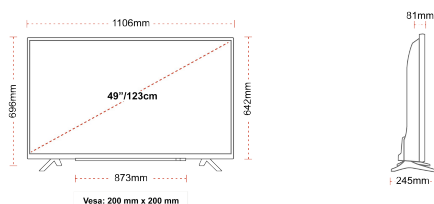

G

69kWh/1000

G

HDR
 100kWh/1000

HIGHLIGHTS

- ⌕ 4K HDR UHD
- ⌕ TRU Picture Engine
- ⌕ Dolby Vision HDR
- ⌕ HDR10 & HLG
- ⌕ Internal WLAN
- ⌕ 2x HDMI, 1x USB

CONNECTIONS

SIZE

DISPLAY

Screen Size (inch / cm)	49" / 123cm
Panel Type	Direct Back Light (DLED)
Resolution	Ultra HD (3840 x 2160)
Brightness	350

SOUND

Dolby Audio™	Yes
Audio Output Power (RMS)	2x10W
Speaker Type	Down Firing
Internal Subwoofer	No
Sound Modes	Music, Movie, Speech, Classic, Flat, User
DTS	Yes
Equalizer	5 band
Onkyo	No

MECHANICAL

Boxed dimensions (mm)	1195 x 154 x 765
Dimensions with stand (mm)	1106 x 245 x 696
Dimensions without Stand (mm)	1106 x 81 x 641
Gross Weight (kg)	15
Net Weight (kg)	10
VESA (Wall mount) WxH	200mm x 200mm
Screw Size	M6