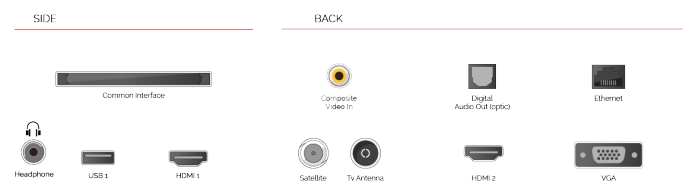

G

69kWh/1000

G

HDR
 100kWh/1000

HIGHLIGHTS

- ⌕ 4K HDR UHD
- ⌕ TRU Picture Engine
- ⌕ Dolby Vision HDR
- ⌕ HDR10 & HLG
- ⌕ Internal WLAN
- ⌕ 2x HDMI, 1x USB

CONNECTIONS

SIZE

DISPLAY

Screen Size (inch / cm)	49" / 123cm
Panel Type	Direct Back Light (DLED)
Resolution	Ultra HD (3840 x 2160)
Brightness	350

SOUND

Dolby Audio™	Yes
Audio Output Power (RMS)	2x10W
Speaker Type	Down Firing
Internal Subwoofer	No
Sound Modes	Music, Movie, Speech, Classic, Flat, User
DTS	Yes
Equalizer	5 band
Onkyo	No